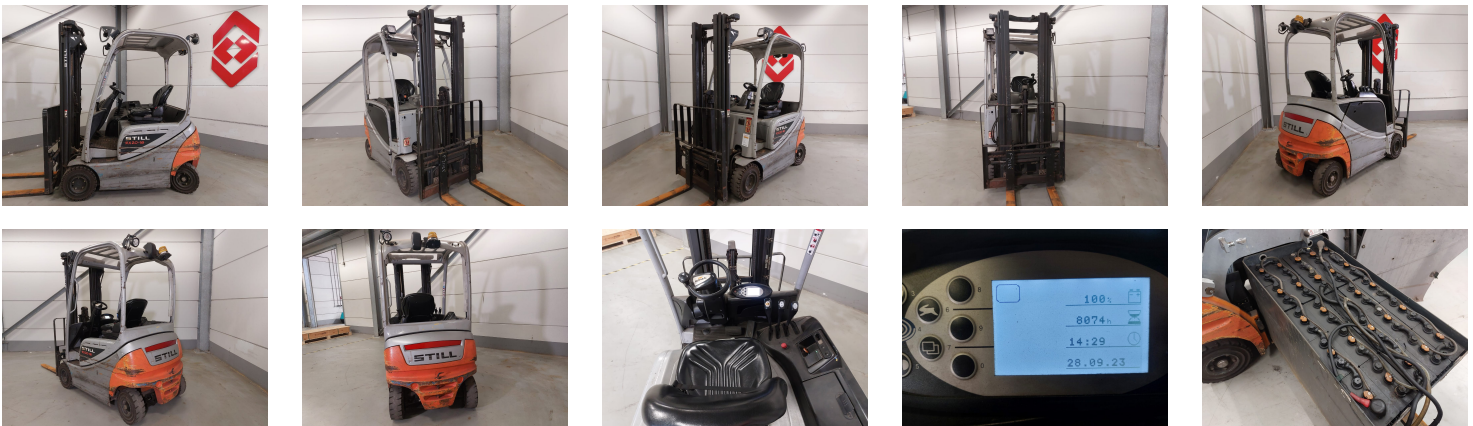

## STILL RX 20-16 P 4 Whl Counterbalanced Forklift

Ref.nr. :	880009950
Year	2016
Lifting capacity :	1600kg
Hour meter reading :	8074 hrs
Engine :	ELECTRIC
Load cntr of gravity:	500 mm
Overall height:	2170 mm
Fork length:	1070 mm
Accessories:	Integrated sideshift, working lights, beacon
Lifting height :	4950 mm
Mast type :	Triplex
Tires :	SE
freelift	1600 mm
Price:	ON REQUEST