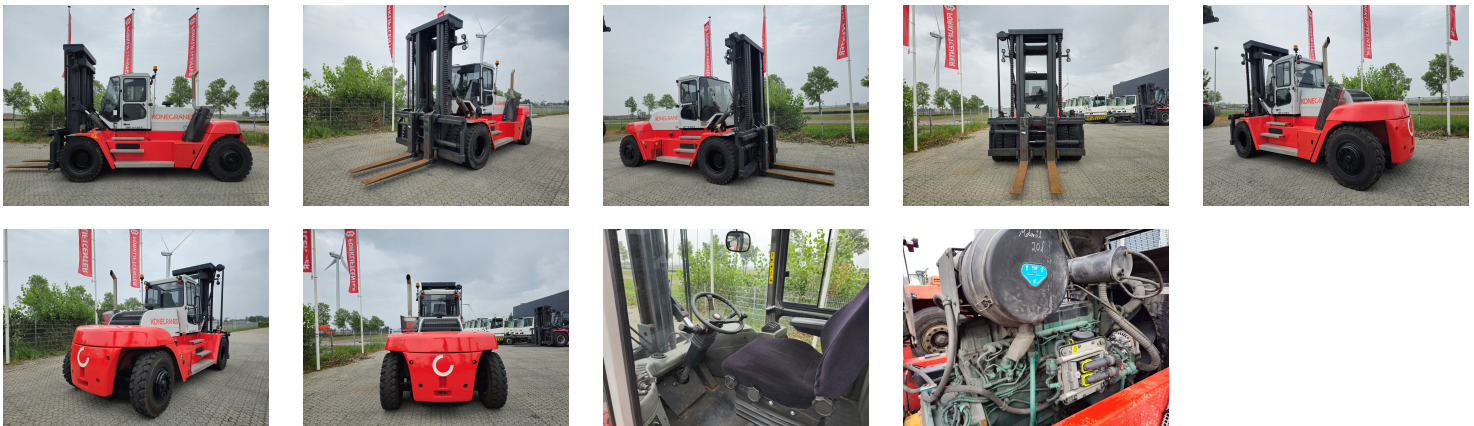

SMV 16-1200B 4 Whl Counterbalanced Forklift >10t

Ref.nr. :	880010236
Year	2013
Lifting capacity :	16000kg
Hour meter reading :	11620 hrs
Engine :	Diesel
Load cntr of gravity:	1200 mm
Overall height:	3645 mm
Fork length:	2350 mm
Accessories:	AdBlue, Stage 3B, sideshift, fork positioner, full cabin, heater, street & working lights, beacon
Lifting height :	4000 mm
Mast type :	Duplex
Tires :	Air
Price:	ON REQUEST