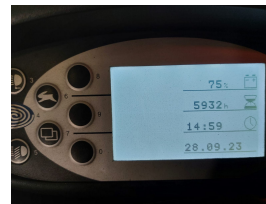

STILL RX 60-25 4 Whl Counterbalanced Forklift

Ref.nr. :	880009974
Year	2017
Lifting capacity :	2500kg
Hour meter reading :	5932 hrs
Engine :	Electric
Load cntr of gravity:	500 mm
Overall height:	2250 mm
Fork length:	1100 mm
Accessories:	Integrated sideshift, beacon, bluespot
Lifting height :	3000 mm
Mast type :	Duplex
Tires :	SE
Price:	ON REQUEST