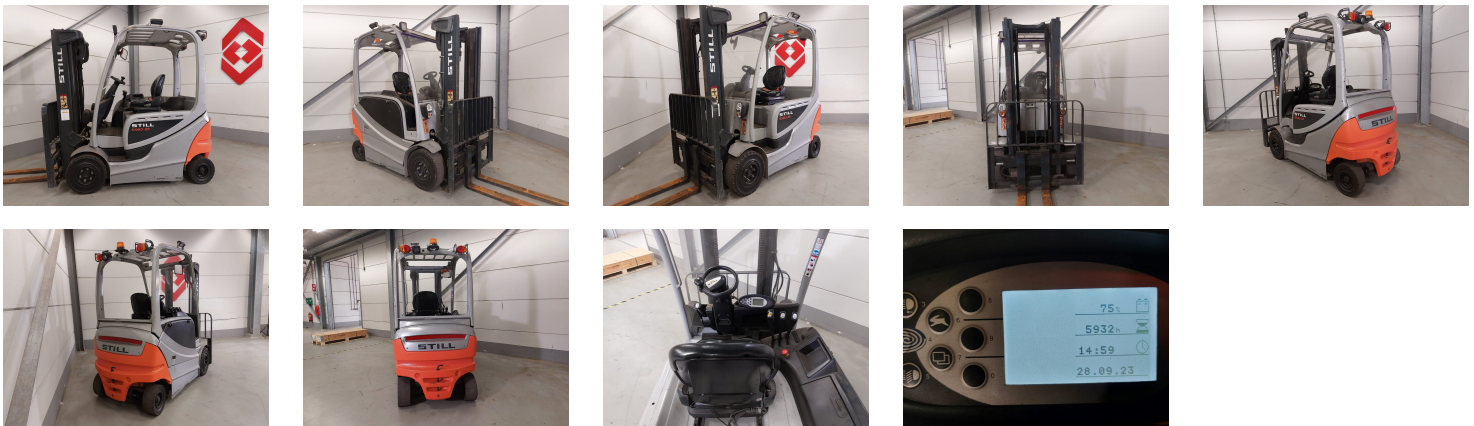

STILL RX 60-25 4 Whl Counterbalanced Forklift

Ref.nr. :	880009974
Year	2017
Lifting capacity :	2500kg
Hour meter reading :	5932 hrs
Engine :	Electric
Load cntr of gravity:	500 mm
Overall height:	2250 mm
Fork length:	1100 mm
Accessories:	Integrated sideshift, beacon, bluespot
Lifting height :	3000 mm
Mast type :	Duplex
Tires :	SE
Price:	ON REQUEST