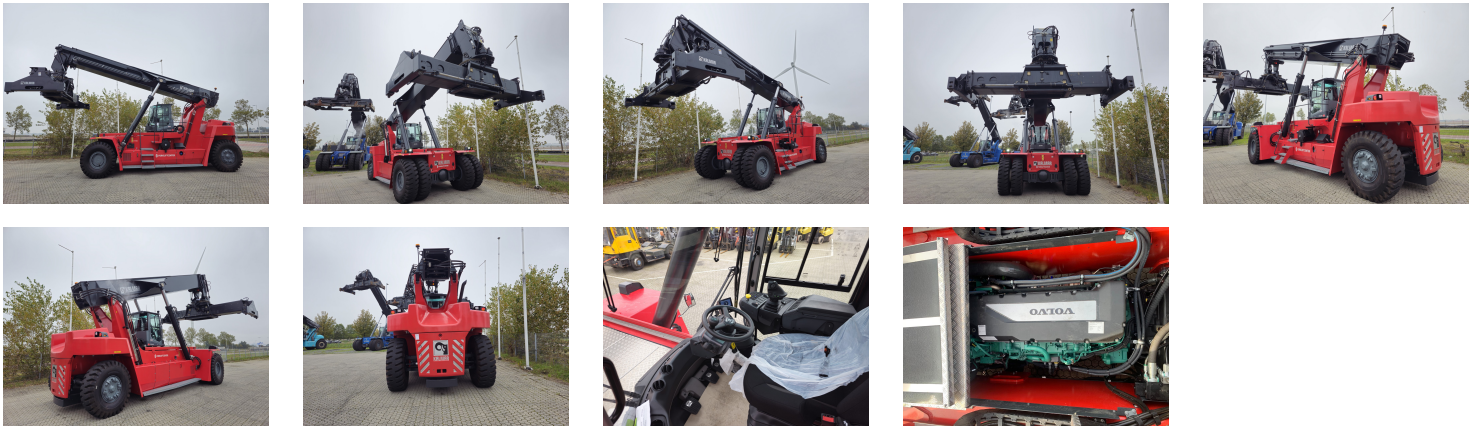

KALMAR DRG450-65S5 Reach stacker

Ref.nr. :	880009932
Year	2023
Lifting capacity :	45000kg 2nd row: 32000kg 3rd row : 16000kg
Hour meter reading :	Demo hrs
Engine :	Diesel
Accessories:	AdBlue, Stage 5, full cabin, airco, heater, radio, street lights, EPA
Lifting height :	15100 mm
Mast type :	Boom
Tires :	Air
Price:	ON REQUEST