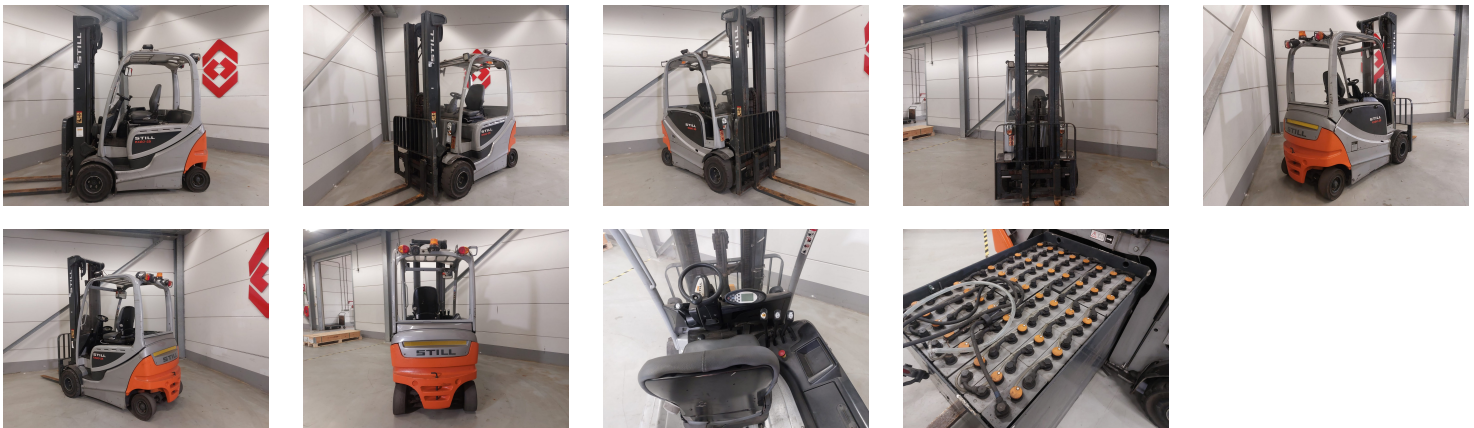

STILL RX 60-25 4 Whl Counterbalanced Forklift

Ref.nr. :	880009967
Year	2017
Lifting capacity: :	2500kg
Hour meter reading :	6170 hrs
Engine :	ELECTRIC
Load cntr of gravity:	500 mm
Overall height:	2700 mm
Fork length:	1200 mm
Accessories:	Integrated sideshift, street + working lights, beacon, bluespot
Lifting height :	6400 mm
Mast type :	Triplex
Tires :	SE
freelift	1900 mm
Price:	ON REQUEST