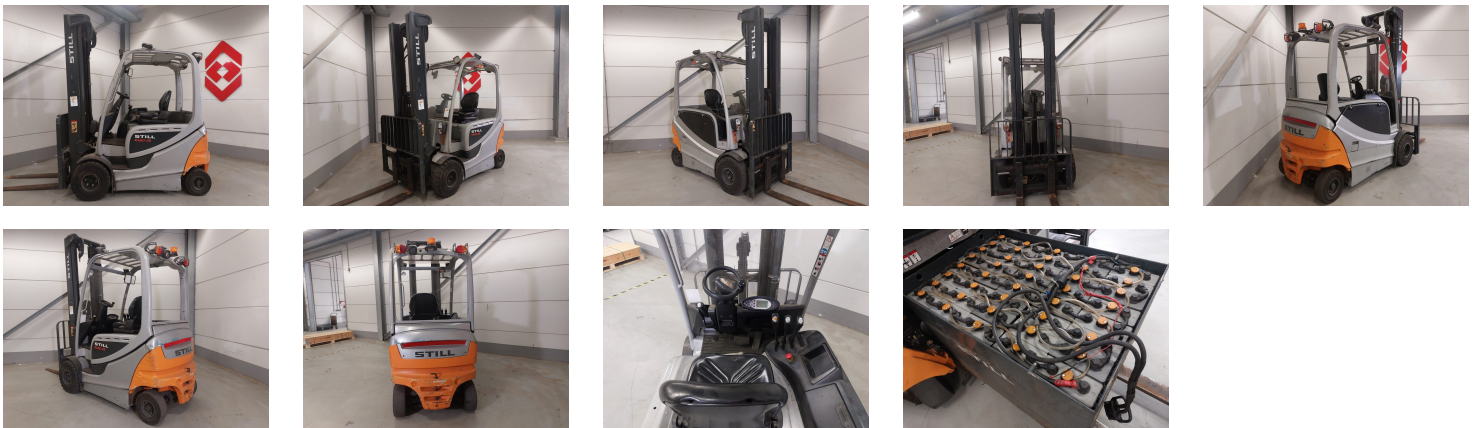

### STILL RX 60-25 4 Whl Counterbalanced Forklift

Ref.nr. :	880009970
Year	2017
Lifting capacity :	2500kg
Hour meter reading :	3563 hrs
Engine :	ELECTRIC
Load cntr of gravity:	500 mm
Overall height:	2700 mm
Fork length:	1200 mm
Accessories:	, integrated sideshift, street + working lights, beacon, bluespot
Lifting height :	6400 mm
Mast type :	Triplex
Tires :	SE
freelift	1900 mm
Price:	ON REQUEST