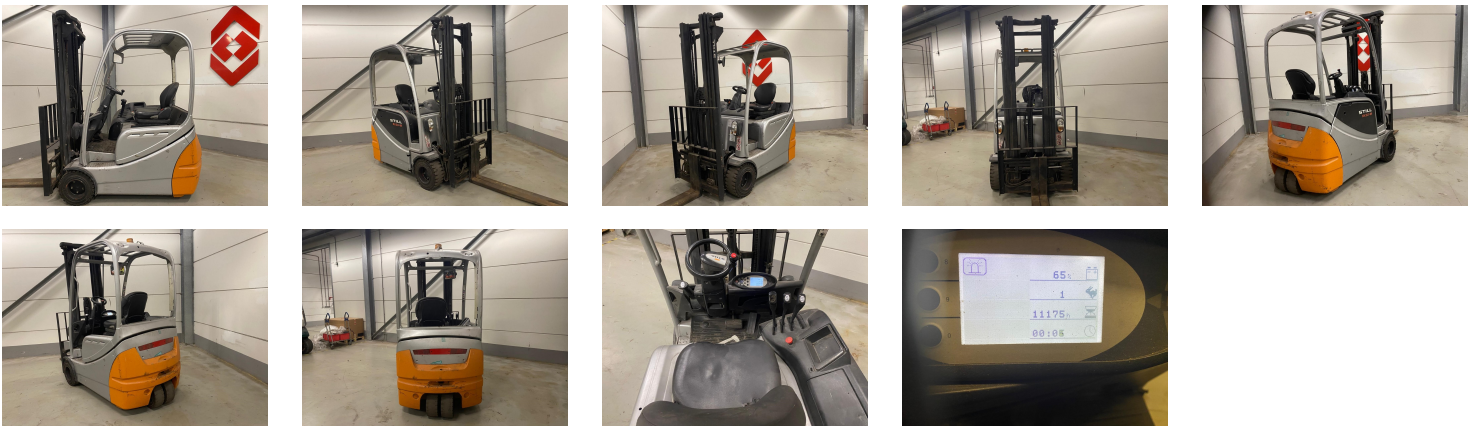

## STILL RX 20-18 3 Whl Counterbalanced Forklift

Ref.nr. :	880009960
Year	2013
Lifting capacity :	1800kg
Hour meter reading :	11175 hrs
Engine :	Electric
Fork length:	1100 mm
Accessories:	Sideshift, beacon
Lifting height :	4820 mm
Mast type :	Triplex
Tires :	SE
Price:	ON REQUEST