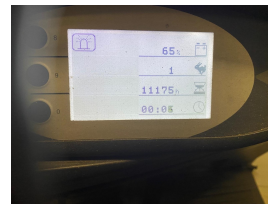

STILL RX 20-18 3 Whl Counterbalanced Forklift

Ref.nr. :	880009960
Year	2013
Lifting capacity :	1800kg
Hour meter reading :	11175 hrs
Engine :	Electric
Fork length:	1100 mm
Accessories:	Sideshift, beacon
Lifting height :	4820 mm
Mast type :	Triples
Tires :	SE
Price:	ON REQUEST