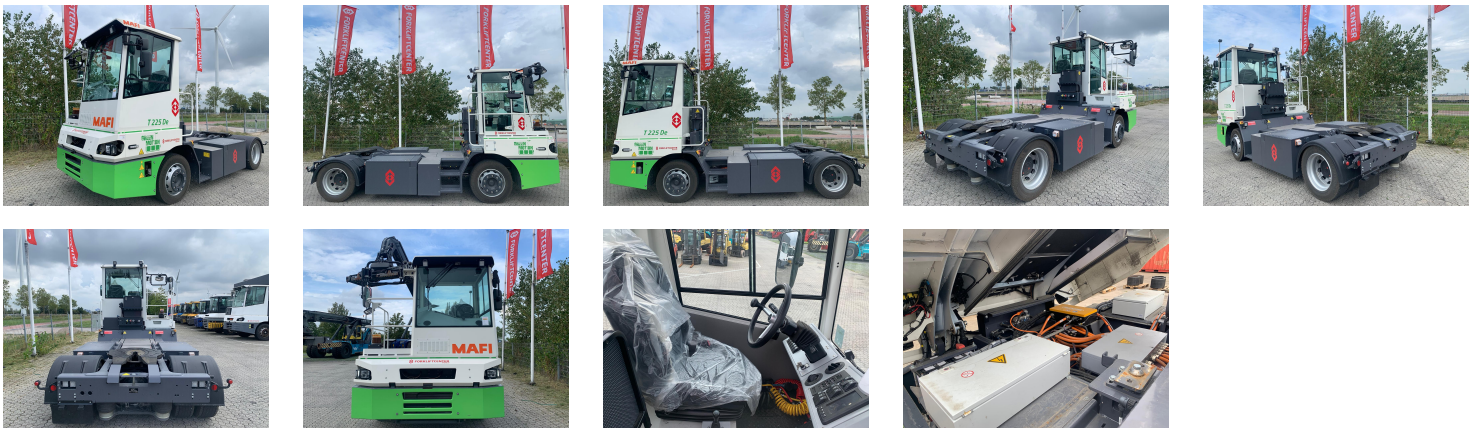

MAFI T225DE Tow Tractor Yard

Ref.nr. :	330003228
Year	2021
Lifting capacity :	25000kg
Hour meter reading :	Demo hrs
Engine :	Electric
Overall height:	3190 mm
Accessories:	Full cabin, airco, heater, street lights, beacon, with central grease, 3500 mm wheelbase
Lifting height :	1800 mm
Mast type :	5th Wheel
Tires :	Air
Price:	ON REQUEST