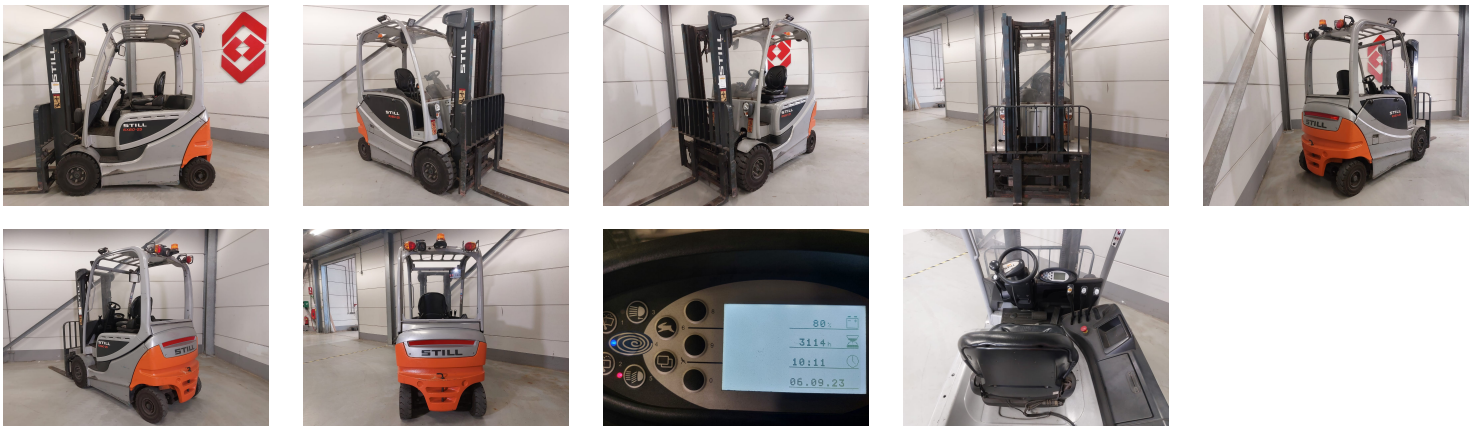

STILL RX 60-25 4 Whl Counterbalanced Forklift

Ref.nr. :	880009973
Year	2017
Lifting capacity: :	2500kg
Hour meter reading :	3114 hrs
Engine :	ELECTRIC
Load cntr of gravity:	500 mm
Overall height:	2200 mm
Fork length:	1200 mm
Accessories:	Integrated sideshift, street + working lights, beacon, bluespot, without charger
Lifting height :	3050 mm
Mast type :	Duplex
Tires :	Se
Price:	ON REQUEST