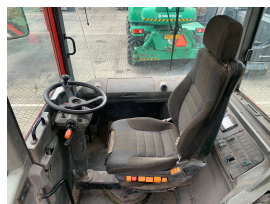

KALMAR TR618iA(11)L2C21 Tow Tractor Yard

Ref.nr. :	880010245
Year	
Lifting capacity :	32000kg
Hour meter reading :	10768 hrs
Engine :	Diesel
Overall height:	3210 mm
Accessories:	Stage 3, central grease, full cabin, airco, heater, street lights, beacon, EPA
Lifting height :	1700 mm
Mast type :	5th Wheel
Tires :	Air
Price:	ON REQUEST