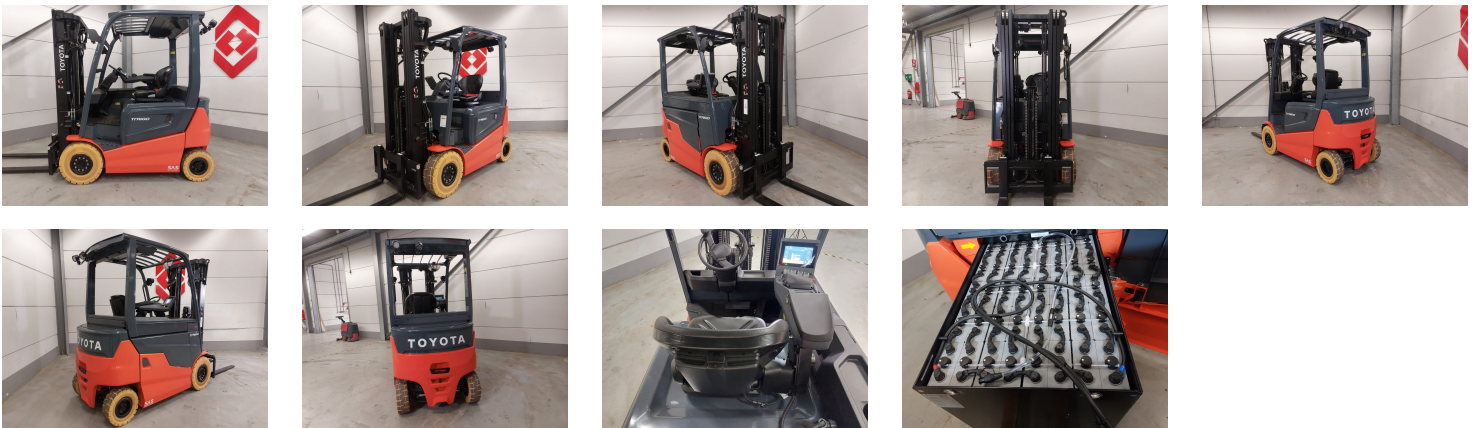

TOYOTA 9FBMK25T 4 Whl Counterbalanced Forklift

Ref.nr. :	880009577
Year	2023
Lifting capacity: :	2500kg
Hour meter reading :	Demo hrs
Engine :	ELECTRIC
Load cntr of gravity:	500 mm
Overall height:	2240 mm
Fork length:	1200 mm
Accessories:	Integrated sideshift, bluespot, 4th valve, PTC, working lights
Lifting height :	4700 mm
Mast type :	Triplex
Tires :	Non Marking
freelift	1600 mm
Price:	ON REQUEST