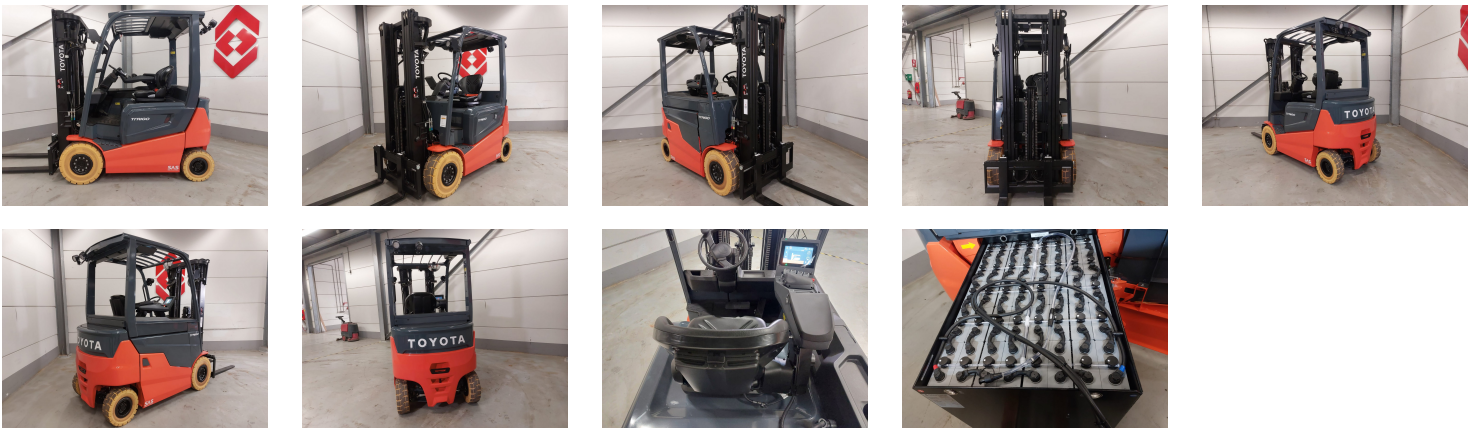

## TOYOTA 9FBMK25T 4 Whl Counterbalanced Forklift

Ref.nr. :	880009577
Year	2023
Lifting capacity: :	2500kg
Hour meter reading :	Demo hrs
Engine :	ELECTRIC
Load cntr of gravity:	500 mm
Overall height:	2240 mm
Fork length:	1200 mm
Accessories:	Integrated sideshift, bluespot, 4th valve, PTC, working lights
Lifting height :	4700 mm
Mast type :	Triplex
Tires :	Non Marking
freelift	1600 mm
Price:	ON REQUEST