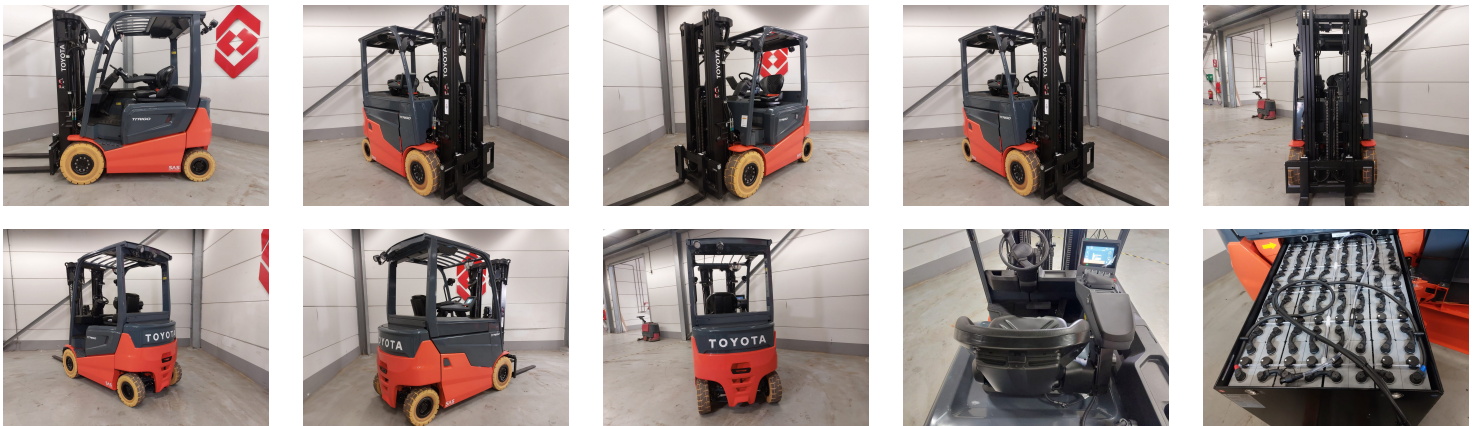

TOYOTA 9FBMK25T 4 Whl Counterbalanced Forklift

Ref.nr. :	880009578
Year	2023
Lifting capacity :	2500kg
Hour meter reading :	Demo hrs
Engine :	ELECTRIC
Load cntr of gravity:	500 mm
Overall height:	2240 mm
Fork length:	1200 mm
Accessories:	Integrated sideshift, bluespot, 4th valve, PTC, working lights
Lifting height :	4700 mm
Mast type :	Triplex
Tires :	Non Marking
freelift	1600 mm
Price:	ON REQUEST