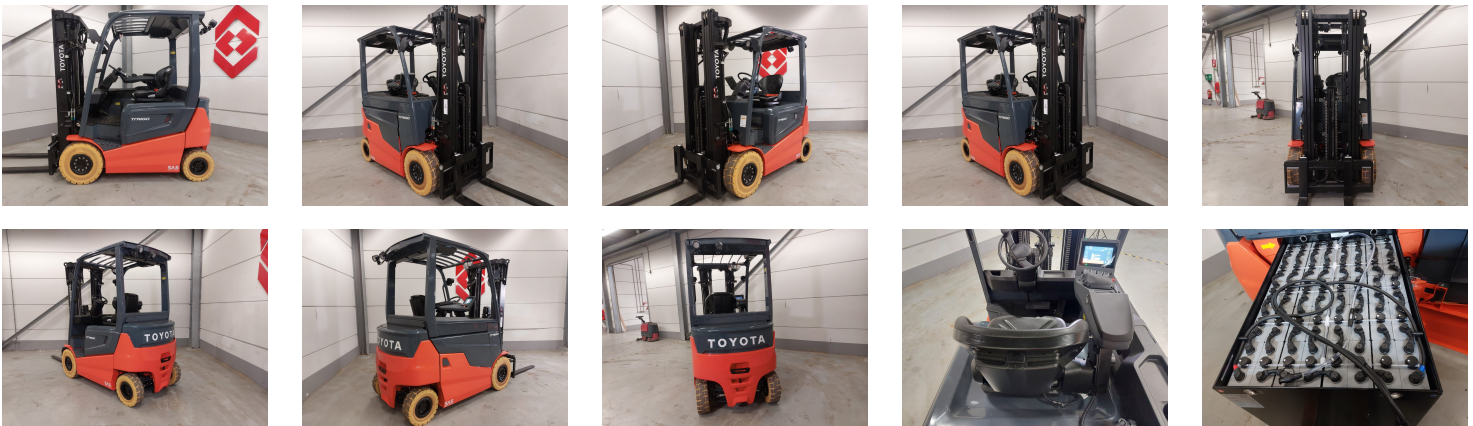

TOYOTA 9FBMK25T 4 Whl Counterbalanced Forklift

Ref.nr. :	880009578
Year	2023
Lifting capacity :	2500kg
Hour meter reading :	Demo hrs
Engine :	ELECTRIC
Load cntr of gravity:	500 mm
Overall height:	2240 mm
Fork length:	1200 mm
Accessories:	Integrated sideshift, bluespot, 4th valve, PTC, working lights
Lifting height :	4700 mm
Mast type :	Triplex
Tires :	Non Marking
freelift	1600 mm
Price:	ON REQUEST