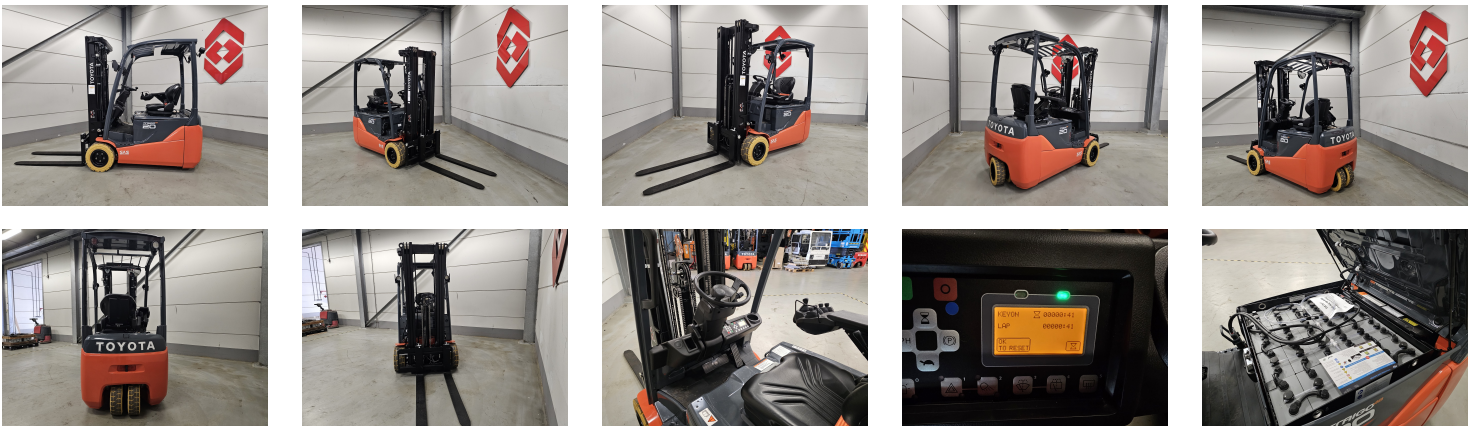

TOYOTA 8FBE20T 3 Whl Counterbalanced Forklift

Ref.nr. :	880009575
Year	2023
Lifting capacity :	2000kg
Hour meter reading :	Demo hrs
Engine :	ELECTRIC
Load cntr of gravity:	500 mm
Overall height:	2120 mm
Fork length:	1200 mm
Accessories:	Integral sideshift, working lights, bluespot, 4th valve (without hoses)
Lifting height :	4700 mm
Mast type :	Triplex
Tires :	Non Marking
freelift	1600 mm
Price:	ON REQUEST