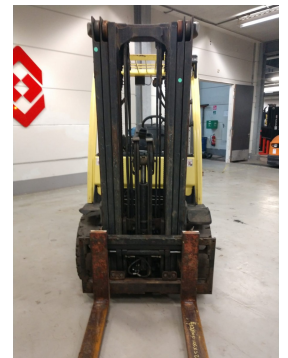

HYSTER H3.50FT 4 Whl Counterbalanced Forklift

Ref.nr. :	880009614
Year	2011
Lifting capacity: :	3300kg
Hour meter reading :	23407 hrs
Engine :	LPG
Load cntr of gravity:	500 mm
Overall height:	2160 mm
Fork length:	1200 mm
Accessories:	sideshift, 4th valve, beacon
Lifting height :	4615 mm
Mast type :	Triplex
Tires :	Cushion
freelift	1520 mm
Price:	ON REQUEST