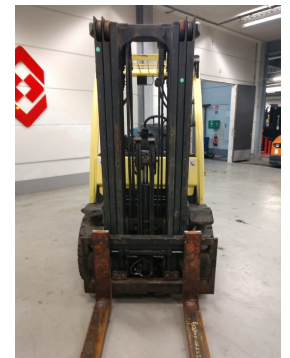

HYSTER H3.50FT 4 Whl Counterbalanced Forklift

Ref.nr. :	880009614
Year	2011
Lifting capacity: :	3300kg
Hour meter reading :	23407 hrs
Engine :	LPG
Load cntr of gravity:	500 mm
Overall height:	2160 mm
Fork length:	1200 mm
Accessories:	sideshift, 4th valve, beacon
Lifting height :	4615 mm
Mast type :	Triplex
Tires :	Cushion
freelift	1520 mm
Price:	ON REQUEST