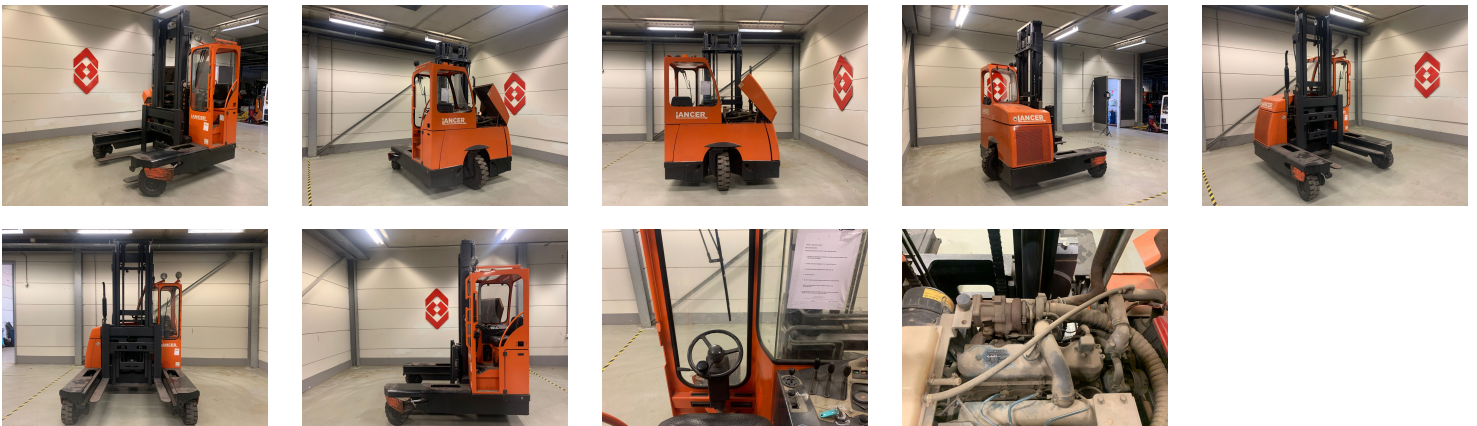

LANCER DQ45-D (3050-EL/T) Side Loading Forklift 4-way

Ref.nr. :	880009779
Year	2010
Lifting capacity :	4500kg
Hour meter reading :	hrs
Engine :	Diesel
Load cntr of gravity:	1200 mm
Overall height:	3210 mm
Fork length:	1200 mm
Accessories:	Full cabin, working lights, EPA
Lifting height :	4570 mm
Mast type :	Duplex
Tires :	SE
Price:	ON REQUEST