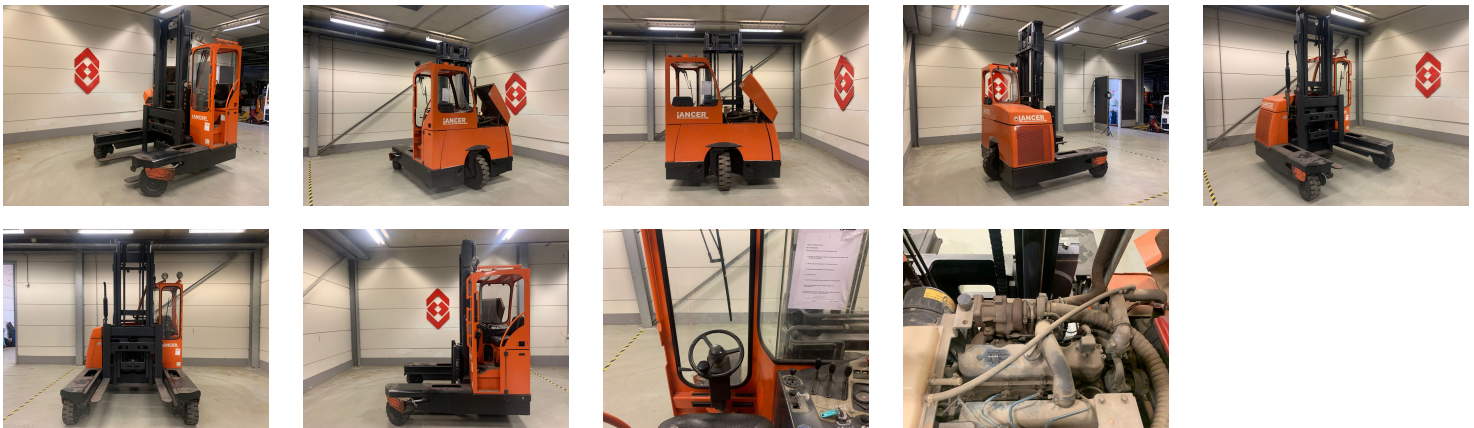

LANCER DQ45-D (3050-EL/T) Side Loading Forklift 4-way

Ref.nr. :	880009779
Year	2010
Lifting capacity :	4500kg
Hour meter reading :	hrs
Engine :	Diesel
Load cntr of gravity:	1200 mm
Overall height:	3210 mm
Fork length:	1200 mm
Accessories:	Full cabin, working lights, EPA
Lifting height :	4570 mm
Mast type :	Duplex
Tires :	SE
Price:	ON REQUEST