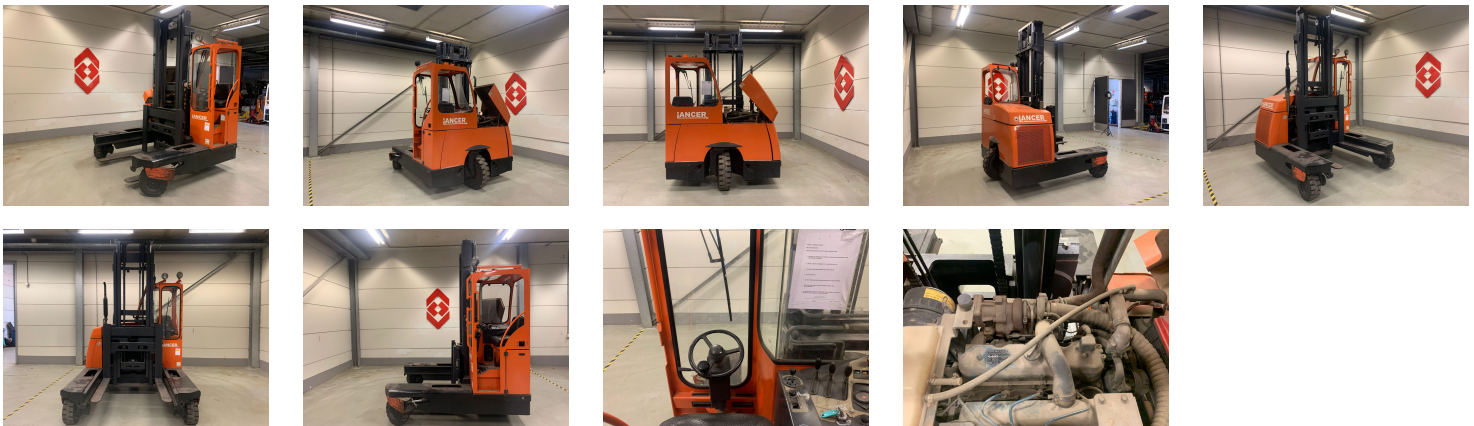

LANCER DQ45-D (3050-EL/T) Side Loading Forklift 4-way

Ref.nr. :	880009779
Year	2010
Lifting capacity :	4500kg
Hour meter reading :	hrs
Engine :	Diesel
Load cntr of gravity:	1200 mm
Overall height:	3210 mm
Fork length:	1200 mm
Accessories:	Full cabin, working lights, EPA
Lifting height :	4570 mm
Mast type :	Duplex
Tires :	SE
Price:	ON REQUEST