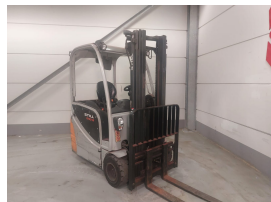

STILL RX 20-18 3 Whl Counterbalanced Forklift

Ref.nr. :	880009957
Year	2015
Lifting capacity :	1800kg
Hour meter reading :	5000 hrs
Engine :	ELECTRIC
Load cntr of gravity:	500 mm
Overall height:	2170 mm
Fork length:	1060 mm
Accessories:	Street + working lights, beacon, integrated sideshift
Lifting height :	4800 mm
Mast type :	Triplex
Tires :	SE
freelift	1000 mm
Price:	ON REQUEST