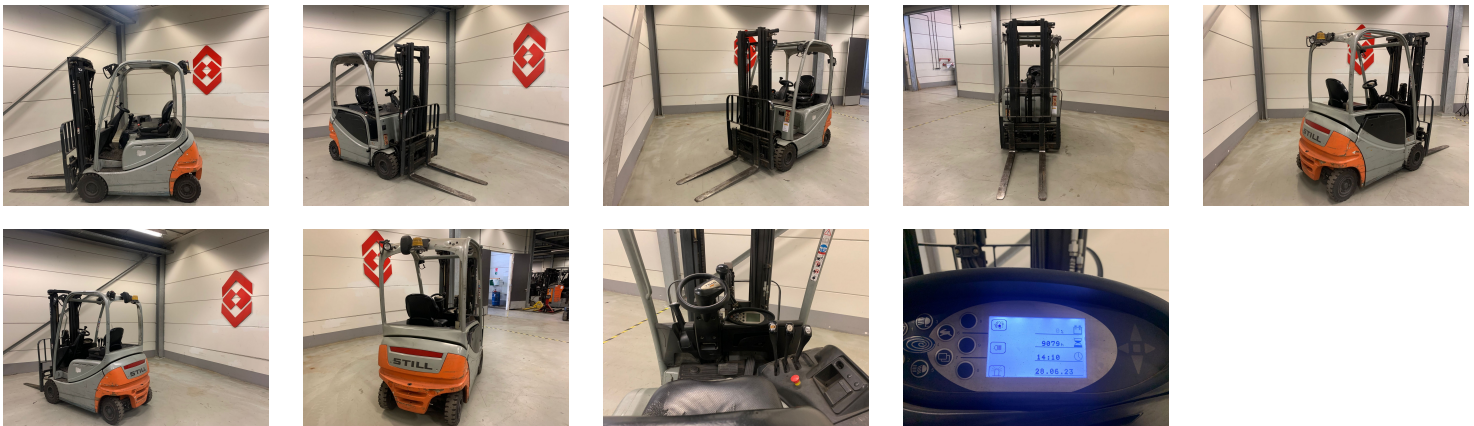

STILL RX 20-16 P 4 Whl Counterbalanced Forklift

Ref.nr. :	880009947
Year	2016
Lifting capacity :	1600kg
Hour meter reading :	9079 hrs
Engine :	ELECTRIC
Load cntr of gravity:	500 mm
Overall height:	2160 mm
Fork length:	1100 mm
Accessories:	Working lights, beacon, bluespot, sideshift
Lifting height :	5050 mm
Mast type :	Triplex
Tires :	SE
freelift	1820 mm
Price:	ON REQUEST