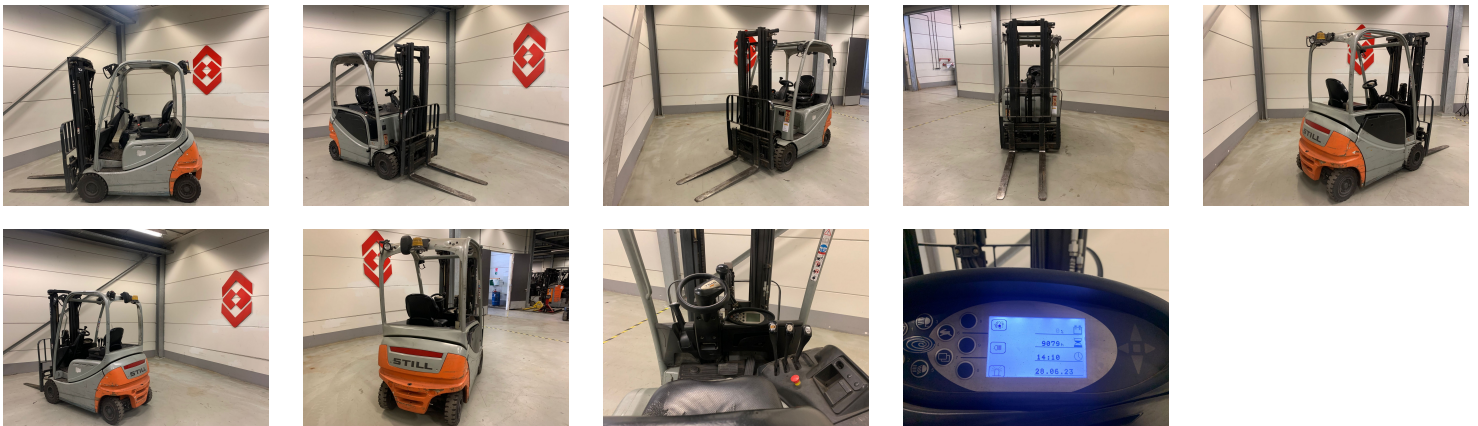

STILL RX 20-16 P 4 Whl Counterbalanced Forklift

Ref.nr. :	880009947
Year	2016
Lifting capacity :	1600kg
Hour meter reading :	9079 hrs
Engine :	ELECTRIC
Load cntr of gravity:	500 mm
Overall height:	2160 mm
Fork length:	1100 mm
Accessories:	Working lights, beacon, bluespot, sideshift
Lifting height :	5050 mm
Mast type :	Triplex
Tires :	SE
freelift	1820 mm
Price:	ON REQUEST