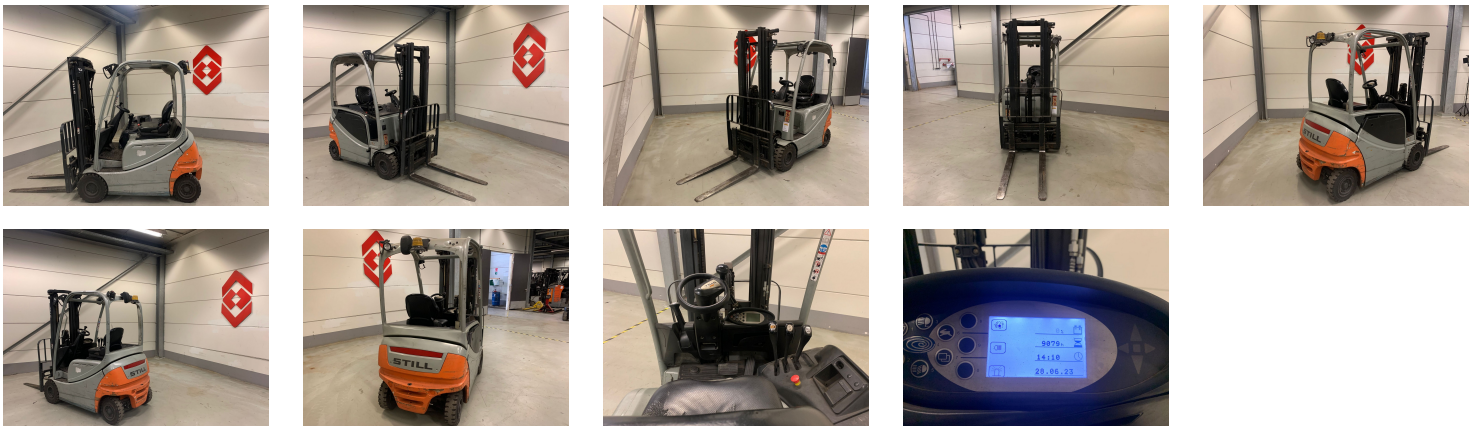

## STILL RX 20-16 P 4 Whl Counterbalanced Forklift

Ref.nr. :	880009947
Year	2016
Lifting capacity :	1600kg
Hour meter reading :	9079 hrs
Engine :	ELECTRIC
Load cntr of gravity:	500 mm
Overall height:	2160 mm
Fork length:	1100 mm
Accessories:	Working lights, beacon, bluespot, sideshift
Lifting height :	5050 mm
Mast type :	Triplex
Tires :	SE
freelift	1820 mm
Price:	ON REQUEST