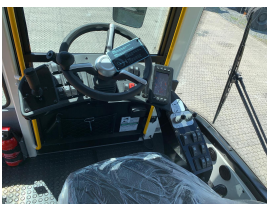

MAFI HD445 Terminal Truck Roro

Ref.nr. :	880009176
Year	n/a
:	
Hour meter reading :	4 hrs
Engine :	DIESEL
Overall height:	4050 mm
Accessories:	Full cabin, airco, heater, working lights, beacon, PTC, With central grease, EPA, adblue
Lifting height :	2700 mm
Mast type :	5th Wheel
Tires :	Air
Price:	ON REQUEST