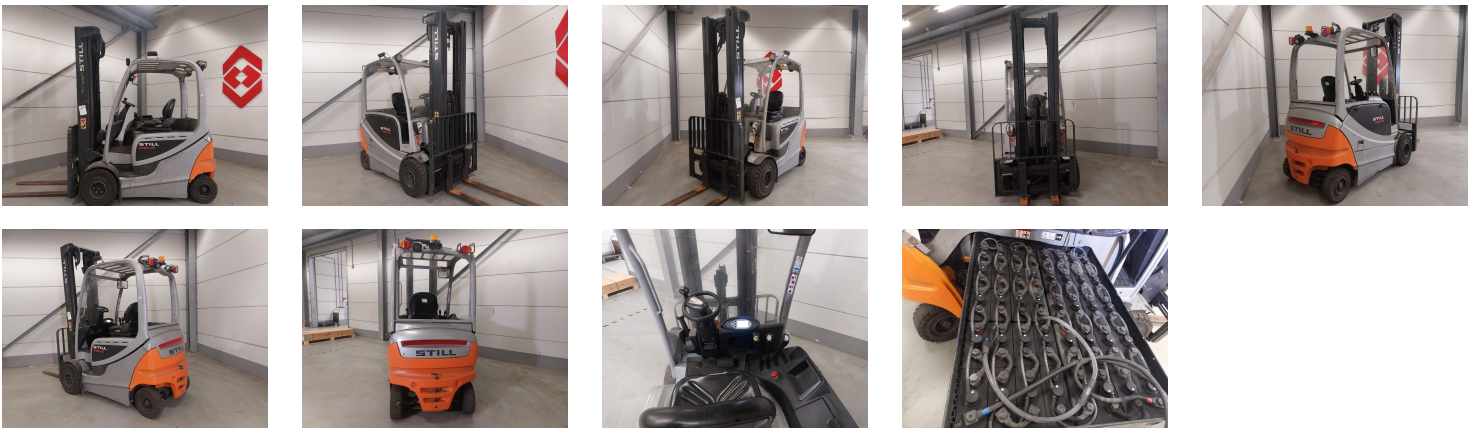

## STILL RX 60-25 4 Whl Counterbalanced Forklift

|                       |   |
|-----------------------|---|
| Ref.nr. :             | 880010114   |
| Year                  | 2017  |
| Lifting capacity: :   | 2500kg  |
| Hour meter reading :  | 3719 hrs  |
| Engine :              | ELECTRIC  |
| Load cntr of gravity: | 500 mm  |
| Overall height:       | 2700 mm   |
| Fork length:          | 1200 mm   |
| Accessories:          | Integrated sideshift, street + working lights, beacon, bluespot |
| Lifting height :      | 6400 mm   |
| Mast type :           | Triplex   |
| Tires :               | SE  |
| freelift              | 1900 mm   |
| Price:                | ON REQUEST  |