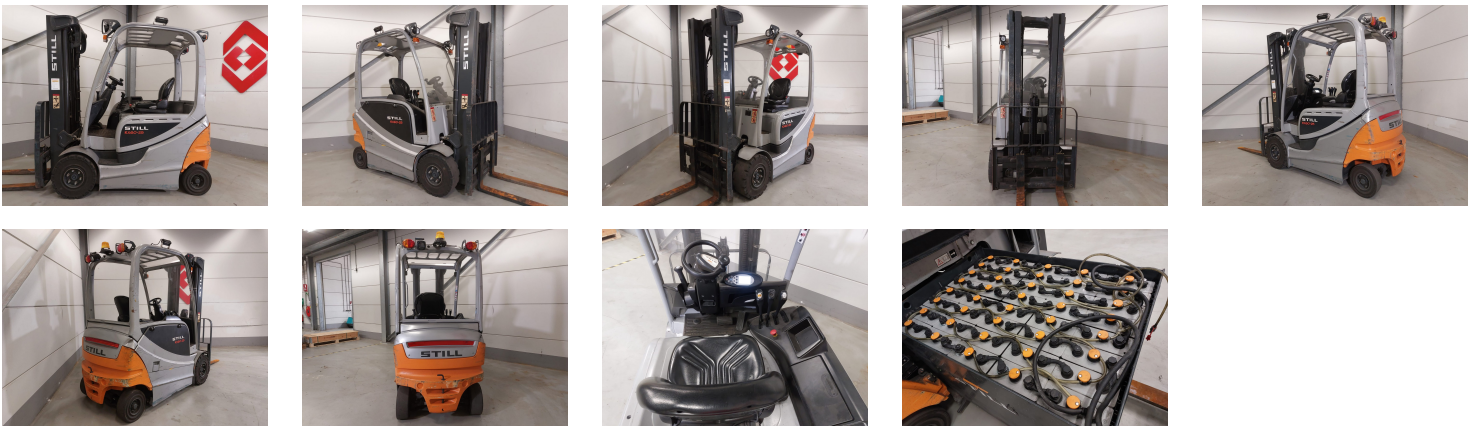

STILL RX 60-25 4 Whl Counterbalanced Forklift

Ref.nr. :	880010112
Year	2017
Lifting capacity: :	2500kg
Hour meter reading :	6554 hrs
Engine :	ELECTRIC
Load cntr of gravity:	500 mm
Overall height:	2300 mm
Fork length:	1200 mm
Accessories:	Integrated sideshift, street + working lights, beacon, bluespot
Lifting height :	4950 mm
Mast type :	Triplex
Tires :	SE
freelift	1600 mm
Price:	ON REQUEST