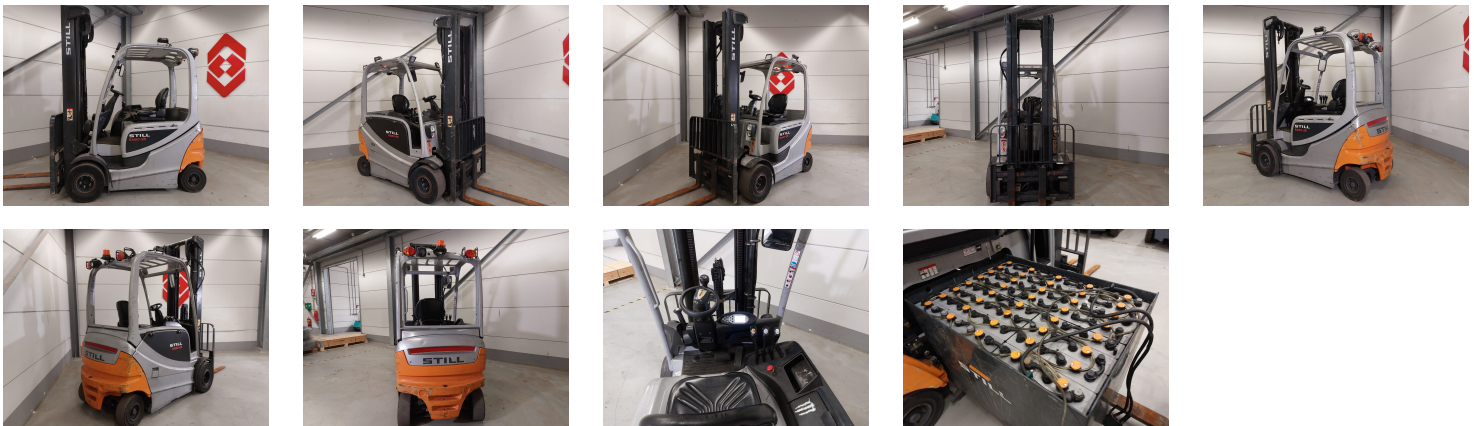

### STILL RX 60-25 4 Whl Counterbalanced Forklift

Ref.nr. :	880010110
Year	2017
Lifting capacity :	2500kg
Hour meter reading :	6392 hrs
Engine :	Electric
Load cntr of gravity:	500 mm
Overall height:	2700 mm
Fork length:	1200 mm
Accessories:	Integrated sideshift, working lights, beacon, bluespot
Lifting height :	6100 mm
Mast type :	Triplex
Tires :	SE
freelift	1900 mm
Price:	ON REQUEST