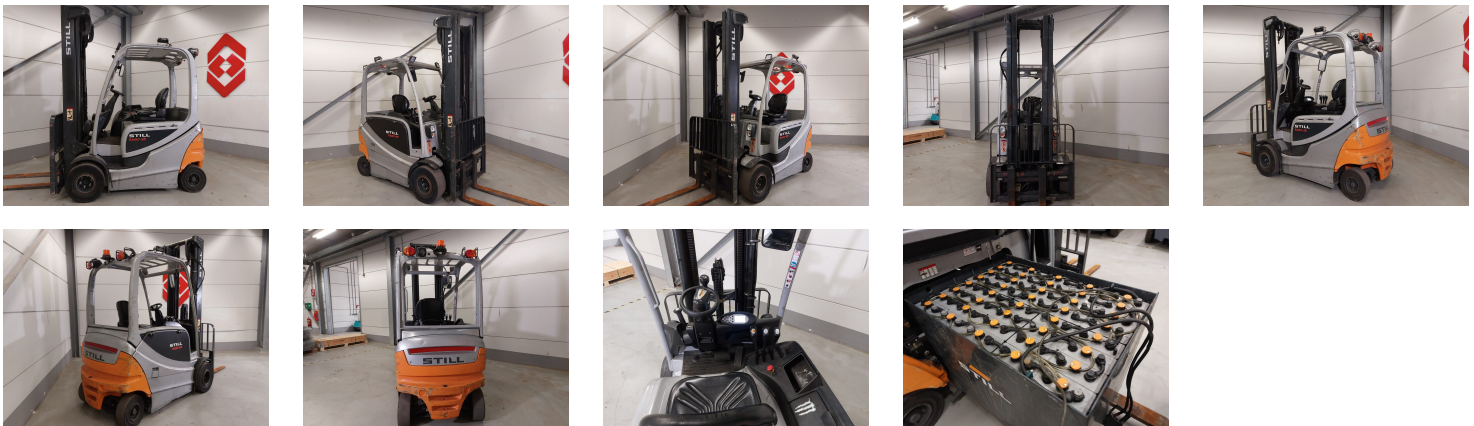

STILL RX 60-25 4 Whl Counterbalanced Forklift

Ref.nr. :	880010110
Year	2017
Lifting capacity :	2500kg
Hour meter reading :	6392 hrs
Engine :	Electric
Load cntr of gravity:	500 mm
Overall height:	2700 mm
Fork length:	1200 mm
Accessories:	Integrated sideshift, working lights, beacon, bluespot
Lifting height :	6100 mm
Mast type :	Triplex
Tires :	SE
freelift	1900 mm
Price:	ON REQUEST