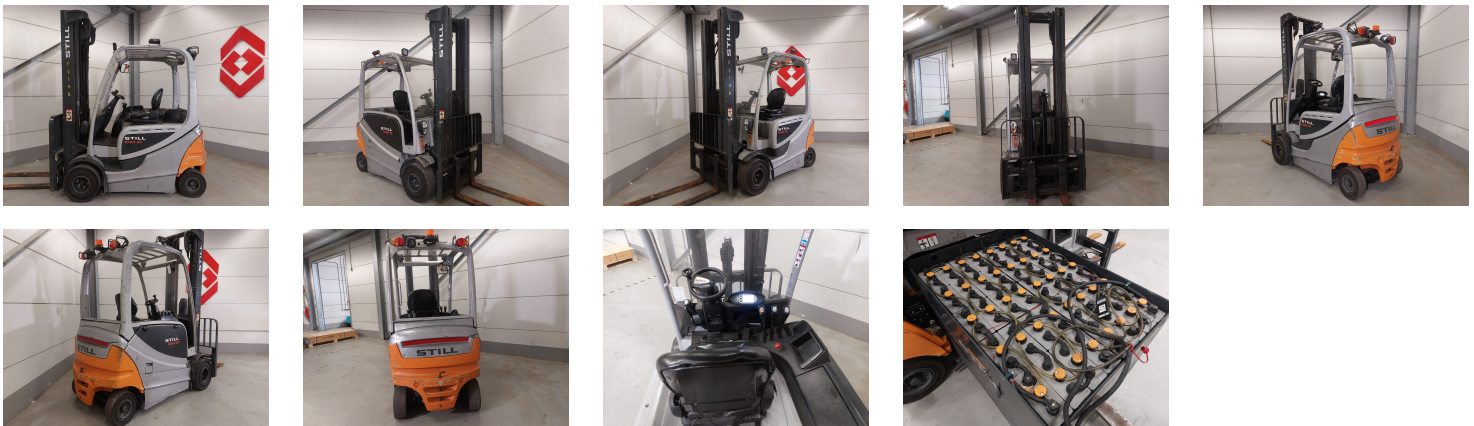

### STILL RX 60-25 4 Whl Counterbalanced Forklift

Ref.nr. :	880010109
Year	2017
Lifting capacity: :	2500kg
Hour meter reading :	6855 hrs
Engine :	Electric
Load cntr of gravity:	500 mm
Overall height:	2700 mm
Fork length:	1200 mm
Accessories:	Integrated sideshift, working lights, beacon, bluespot
Lifting height :	6100 mm
Mast type :	Triplex
Tires :	SE
freelift	1900 mm
Price:	ON REQUEST