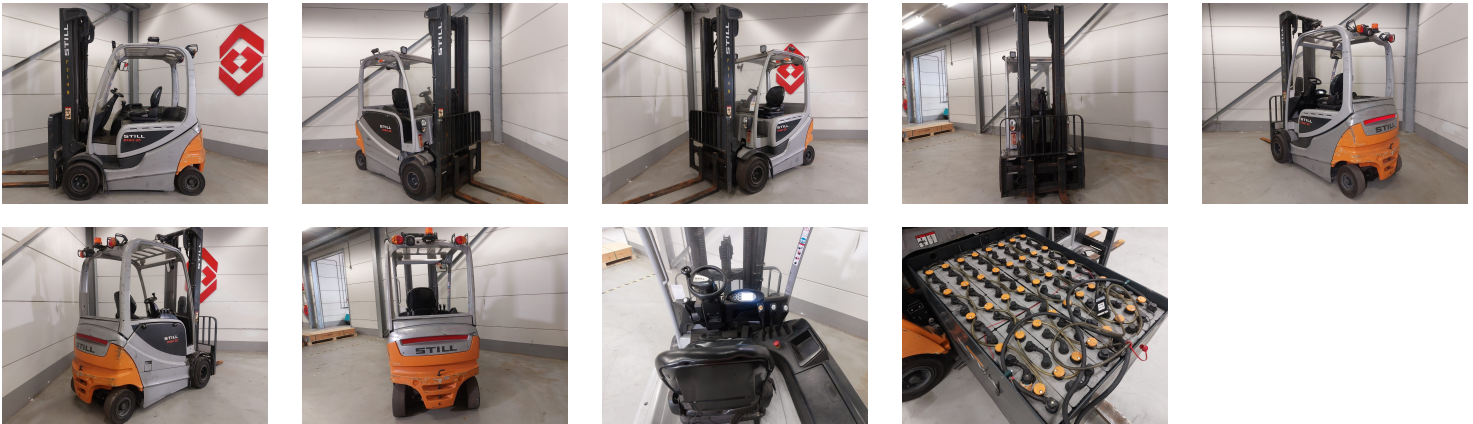

## STILL RX 60-25 4 Whl Counterbalanced Forklift

Ref.nr. :	880010109
Year	2017
Lifting capacity: :	2500kg
Hour meter reading :	6855 hrs
Engine :	Electric
Load cntr of gravity:	500 mm
Overall height:	2700 mm
Fork length:	1200 mm
Accessories:	Integrated sideshift, working lights, beacon, bluespot
Lifting height :	6100 mm
Mast type :	Triplex
Tires :	SE
freelift	1900 mm
Price:	ON REQUEST