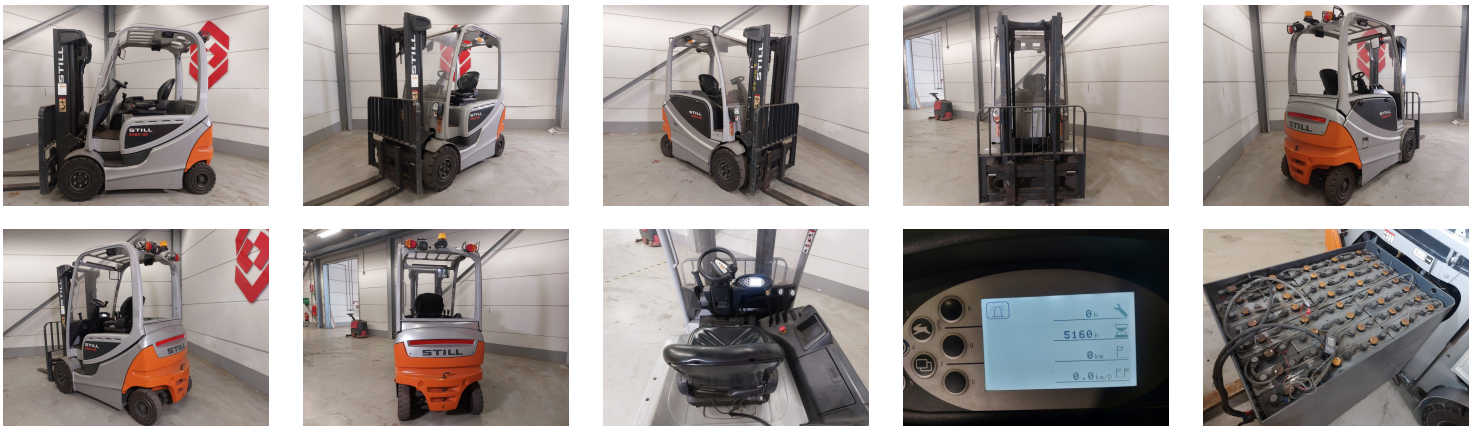

## STILL RX 60-25 4 Whl Counterbalanced Forklift

Ref.nr. :	880010108
Year	2017
Lifting capacity :	2500kg
Hour meter reading :	5160 hrs
Engine :	ELECTRIC
Load cntr of gravity:	500 mm
Overall height:	2200 mm
Fork length:	1200 mm
Accessories:	bluespot, street + working lights, beacon, integrated sideshift
Lifting height :	3050 mm
Mast type :	Duplex
Tires :	
Price:	ON REQUEST