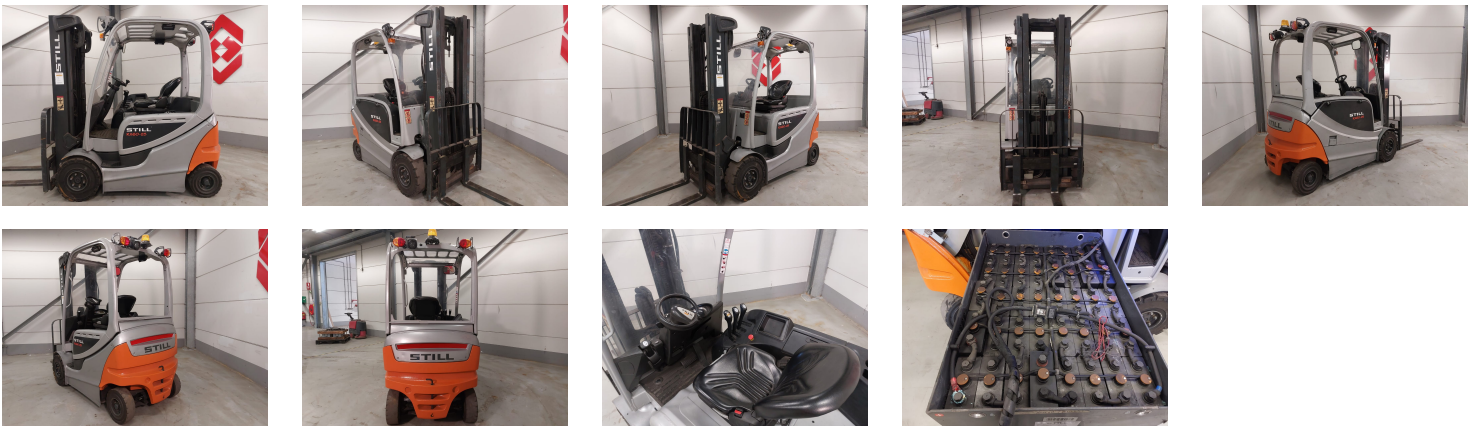

STILL RX 60-25 4 Whl Counterbalanced Forklift

Ref.nr. :	880010106
Year	2017
Lifting capacity :	2500kg
Hour meter reading :	6177 hrs
Engine :	ELECTRIC
Load cntr of gravity:	500 mm
Overall height:	2300 mm
Fork length:	1200 mm
Accessories:	Street + working lights, beacon, bluespot, integrated sideshift
Lifting height :	4950 mm
Mast type :	Triplex
Tires :	SE
freelift	1500 mm
Price:	ON REQUEST