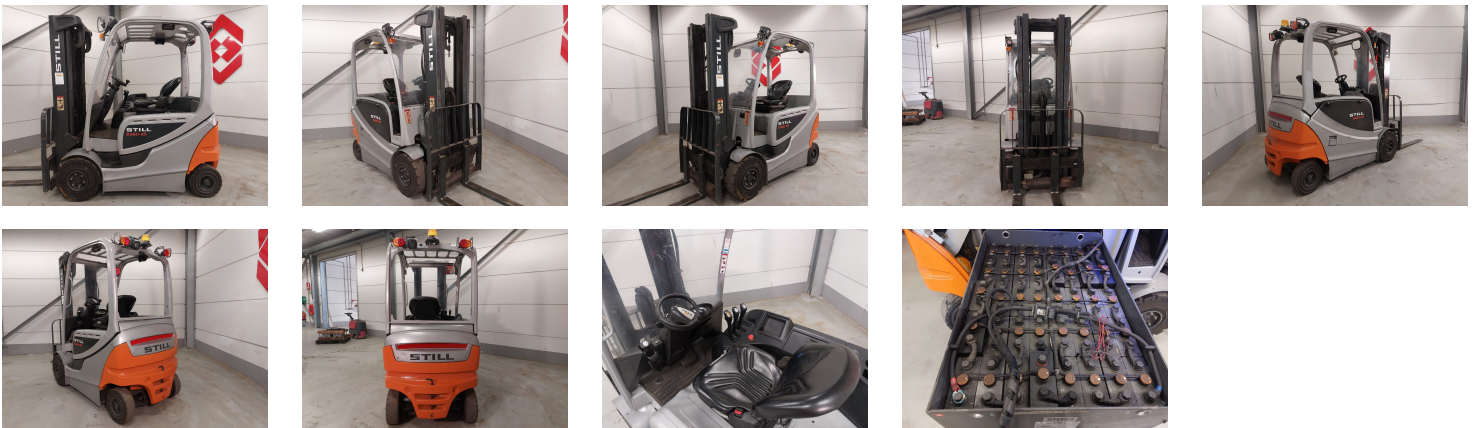

## STILL RX 60-25 4 Whl Counterbalanced Forklift

Ref.nr. :	880010106
Year	2017
Lifting capacity: :	2500kg
Hour meter reading :	6177 hrs
Engine :	ELECTRIC
Load cntr of gravity:	500 mm
Overall height:	2300 mm
Fork length:	1200 mm
Accessories:	Street + working lights, beacon, bluespot, integrated sideshift
Lifting height :	4950 mm
Mast type :	Triplex
Tires :	SE
freelift	1500 mm
Price:	ON REQUEST