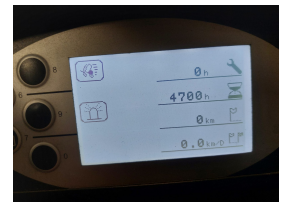

## STILL RX 20-18 3 Whl Counterbalanced Forklift

Ref.nr. :	880010096
Year	2015
Lifting capacity :	1800kg
Hour meter reading :	4700 hrs
Engine :	ELECTRIC
Load cntr of gravity:	500 mm
Overall height:	2200 mm
Fork length:	1100 mm
Accessories:	, integrated sideshift, street + working lights, beacon, bluespot
Lifting height :	4770 mm
Mast type :	Triplex
Tires :	SE
freelift	1100 mm
Price:	ON REQUEST