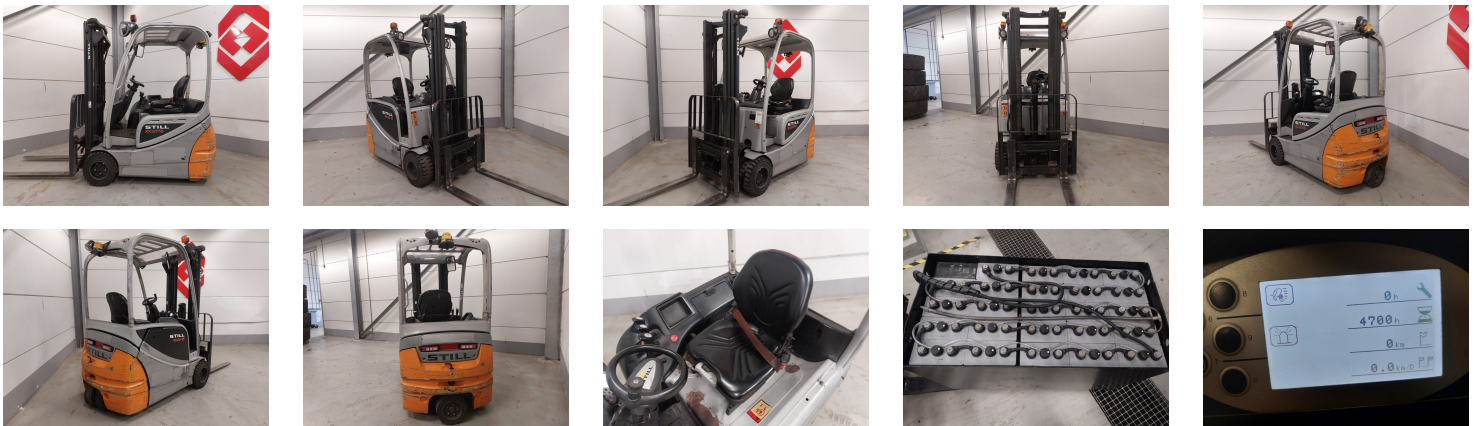

### STILL RX 20-18 3 Whl Counterbalanced Forklift

Ref.nr. :	880010096
Year	2015
Lifting capacity: :	1800kg
Hour meter reading :	4700 hrs
Engine :	ELECTRIC
Load cntr of gravity:	500 mm
Overall height:	2200 mm
Fork length:	1100 mm
Accessories:	, integrated sideshift, street + working lights, beacon, bluespot
Lifting height :	4770 mm
Mast type :	Triplex
Tires :	SE
freelift	1100 mm
Price:	ON REQUEST