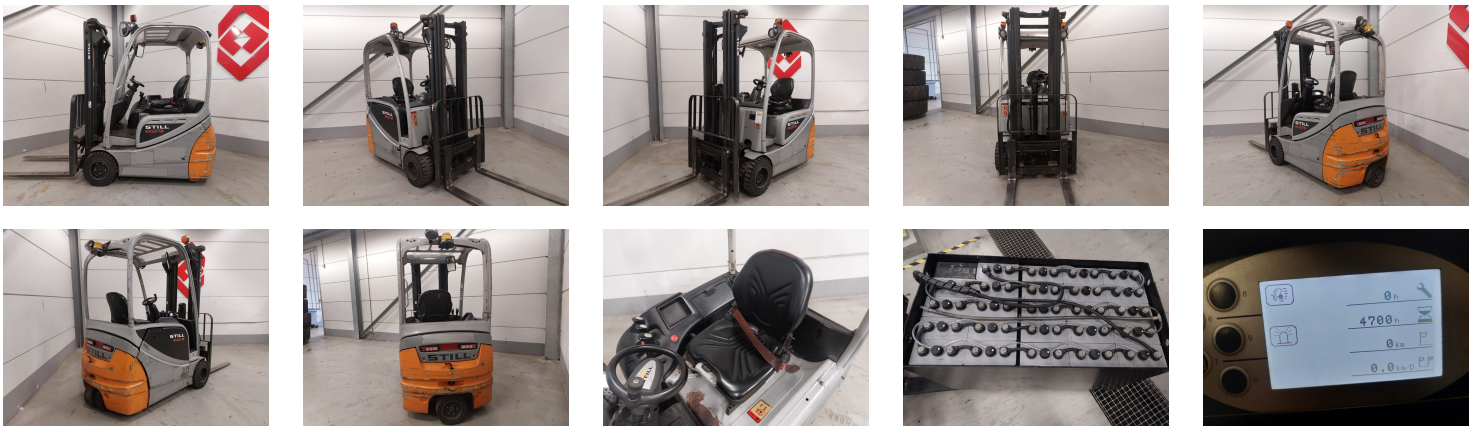

STILL RX 20-18 3 Whl Counterbalanced Forklift

Ref.nr. :	880010096
Year	2015
Lifting capacity: :	1800kg
Hour meter reading :	4700 hrs
Engine :	ELECTRIC
Load cntr of gravity:	500 mm
Overall height:	2200 mm
Fork length:	1100 mm
Accessories:	, integrated sideshift, street + working lights, beacon, bluespot
Lifting height :	4770 mm
Mast type :	Triplex
Tires :	SE
freelift	1100 mm
Price:	ON REQUEST