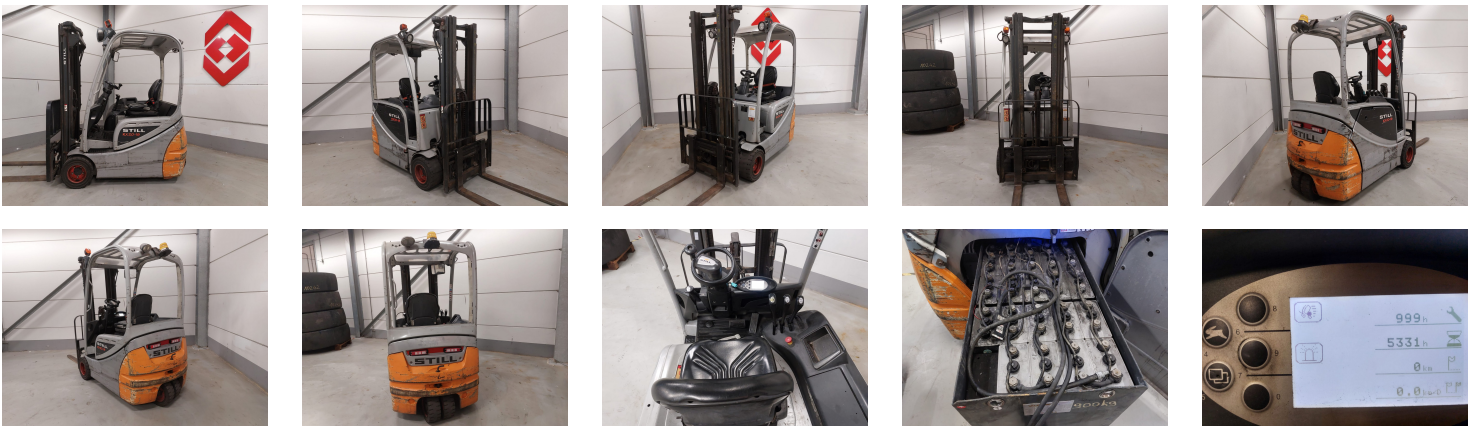

STILL RX 20-18 3 Whl Counterbalanced Forklift

Ref.nr. :	880010095
Year	2015
Lifting capacity :	1800kg
Hour meter reading :	5331 hrs
Engine :	ELECTRIC
Load cntr of gravity:	500 mm
Overall height:	2150 mm
Fork length:	1200 mm
Accessories:	Sideshift, street lights, beacon, bluespot
Lifting height :	4800 mm
Mast type :	Triplex
Tires :	Air
freelift	1100 mm
Price:	ON REQUEST