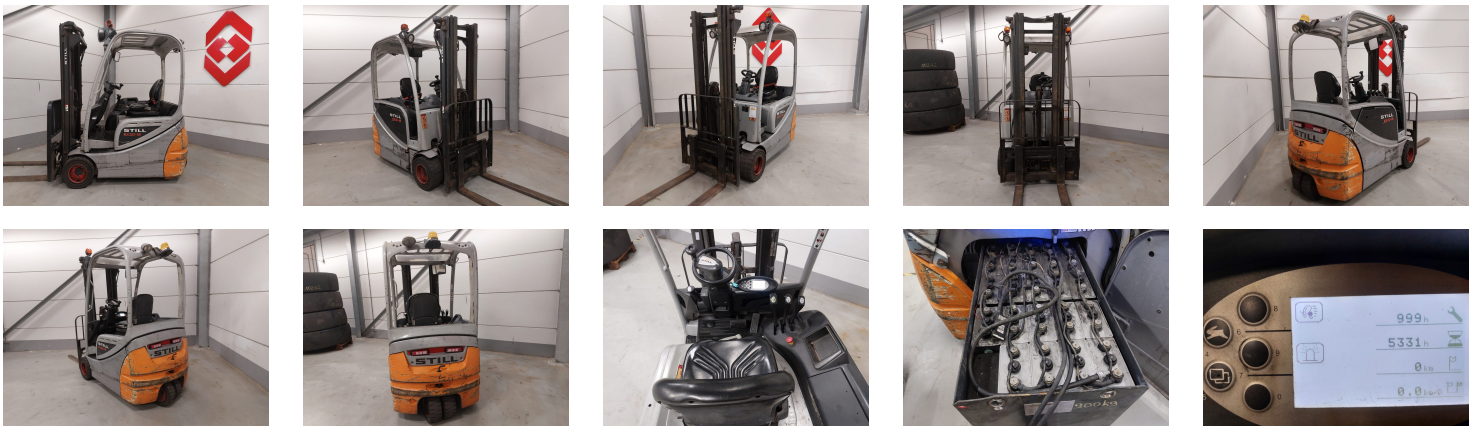

STILL RX 20-18 3 Whl Counterbalanced Forklift

Ref.nr. :	880010095
Year	2015
Lifting capacity :	1800kg
Hour meter reading :	5331 hrs
Engine :	ELECTRIC
Load cntr of gravity:	500 mm
Overall height:	2150 mm
Fork length:	1200 mm
Accessories:	Sideshift, street lights, beacon, bluespot
Lifting height :	4800 mm
Mast type :	Triplex
Tires :	Air
freelift	1100 mm
Price:	ON REQUEST