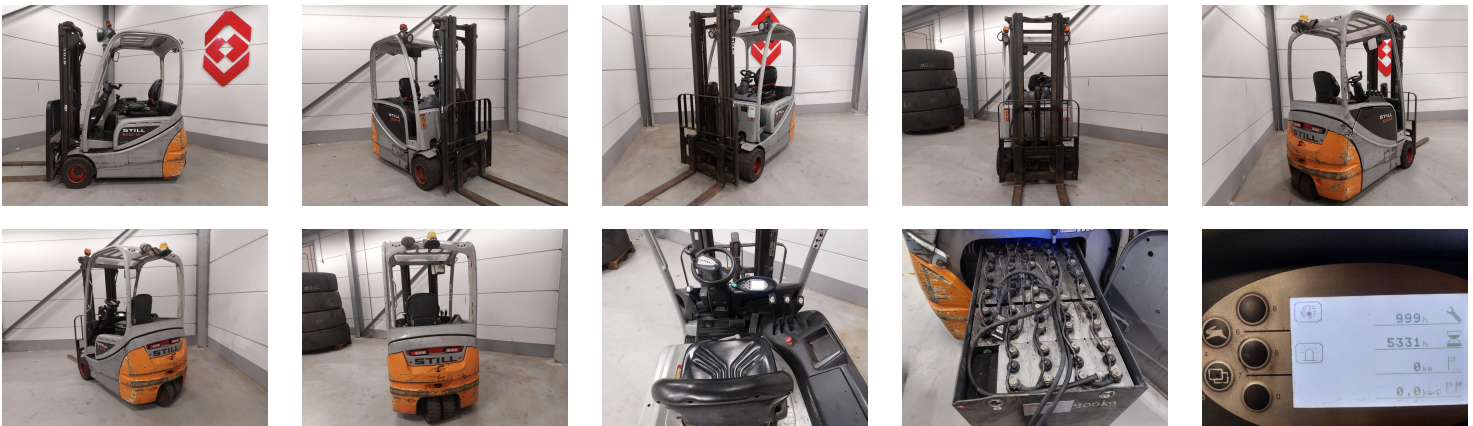

### STILL RX 20-18 3 Whl Counterbalanced Forklift

Ref.nr. :	880010095
Year	2015
Lifting capacity :	1800kg
Hour meter reading :	5331 hrs
Engine :	ELECTRIC
Load cntr of gravity:	500 mm
Overall height:	2150 mm
Fork length:	1200 mm
Accessories:	Sideshift, street lights, beacon, bluespot
Lifting height :	4800 mm
Mast type :	Triplex
Tires :	Air
freelift	1100 mm
Price:	ON REQUEST