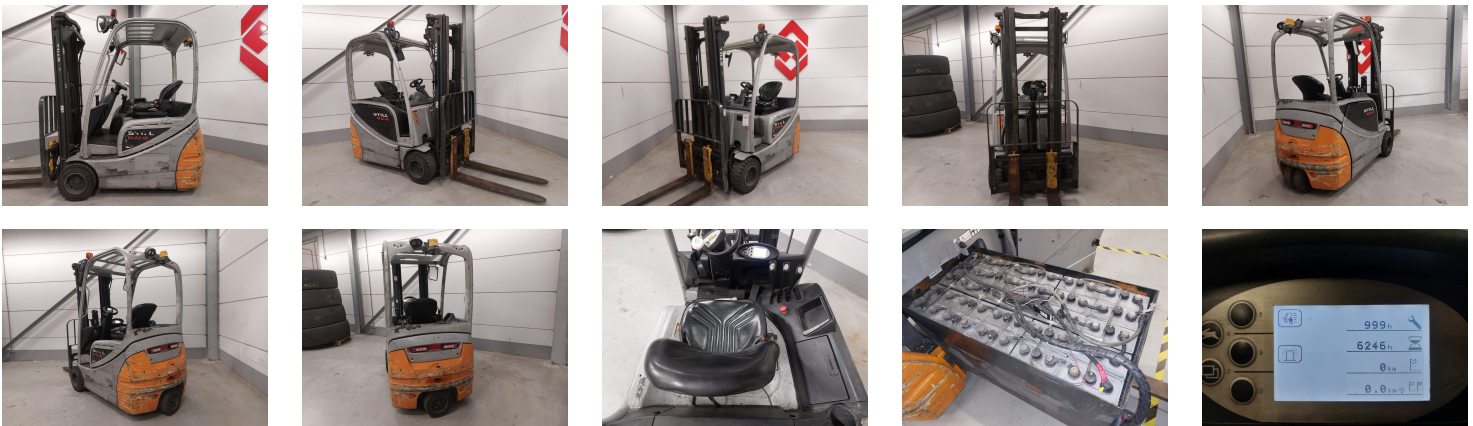

STILL RX 20-18 3 Whl Counterbalanced Forklift

Ref.nr. :	880010094
Year	2015
Lifting capacity :	1800kg
Hour meter reading :	6246 hrs
Engine :	ELECTRIC
Load cntr of gravity:	500 mm
Overall height:	2150 mm
Fork length:	1070 mm
Accessories:	Sideshift, street + working lights, beacon, bluespot
Lifting height :	4800 mm
Mast type :	Triplex
Tires :	SE
freelift	1110 mm
Price:	ON REQUEST