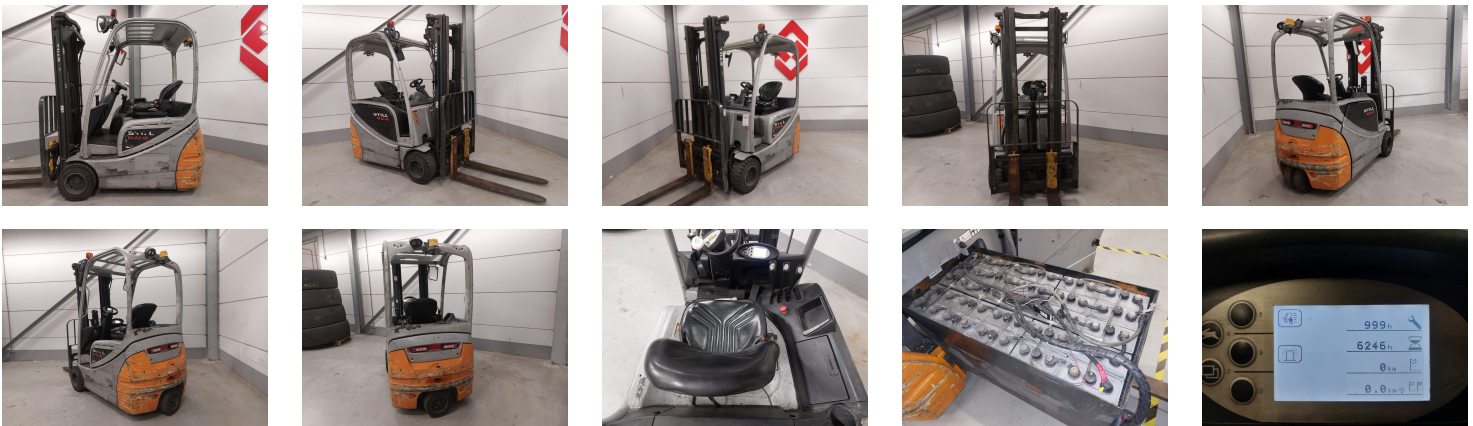

Ref.nr. :	880010094
Year	2015
Lifting capacity :	1800kg
Hour meter reading :	6246 hrs
Engine :	ELECTRIC
Load cntr of gravity:	500 mm
Overall height:	2150 mm
Fork length:	1070 mm
Accessories:	Sideshift, street + working lights, beacon, bluespot
Lifting height :	4800 mm
Mast type :	Triplex
Tires :	SE
freelift	1110 mm
Price:	ON REQUEST

all rights reserved Forkliftcenter B.V.