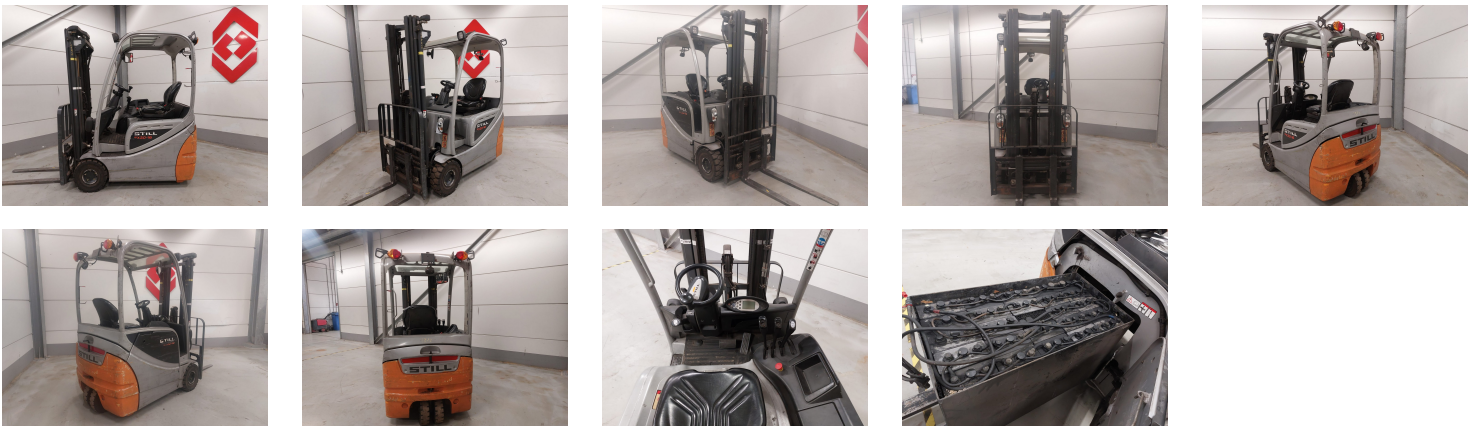

### STILL RX 20-16 3 Whl Counterbalanced Forklift

Ref.nr. :	880010090
Year	2015
Lifting capacity: :	1600kg
Hour meter reading :	4786 hrs
Engine :	Electric
Load cntr of gravity:	500 mm
Overall height:	2200 mm
Fork length:	1000 mm
Accessories:	Integrated sideshift, loadbackrest, street + working lights, beacon, bluespot
Lifting height :	4950 mm
Mast type :	Triplex
Tires :	SE
freelift	1110 mm
Price:	ON REQUEST