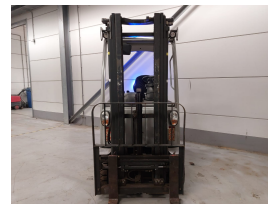

STILL RX 20-16 3 Whl Counterbalanced Forklift

Ref.nr. :	880010089
Year	2016
Lifting capacity :	1600kg
Hour meter reading :	5096 hrs
Engine :	Electric
Load cntr of gravity:	500 mm
Overall height:	2200 mm
Fork length:	1500 mm
Accessories:	Integrated sideshift, street & working lights, beacon, bluespot
Lifting height :	4700 mm
Mast type :	Triplex
Tires :	SE
freelift	1050 mm
Price:	ON REQUEST