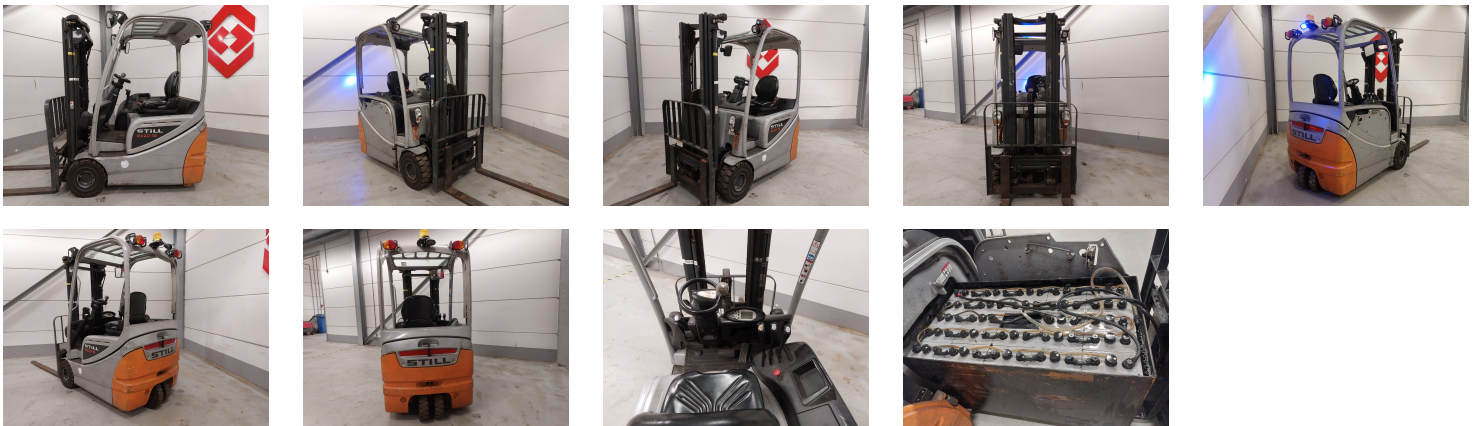

STILL RX 20-16 3 Whl Counterbalanced Forklift

Ref.nr. :	880010089
Year	2016
Lifting capacity :	1600kg
Hour meter reading :	5096 hrs
Engine :	Electric
Load cntr of gravity:	500 mm
Overall height:	2200 mm
Fork length:	1500 mm
Accessories:	Integrated sideshift, street & working lights, beacon, bluespot
Lifting height :	4700 mm
Mast type :	Triplex
Tires :	SE
freelift	1050 mm
Price:	ON REQUEST