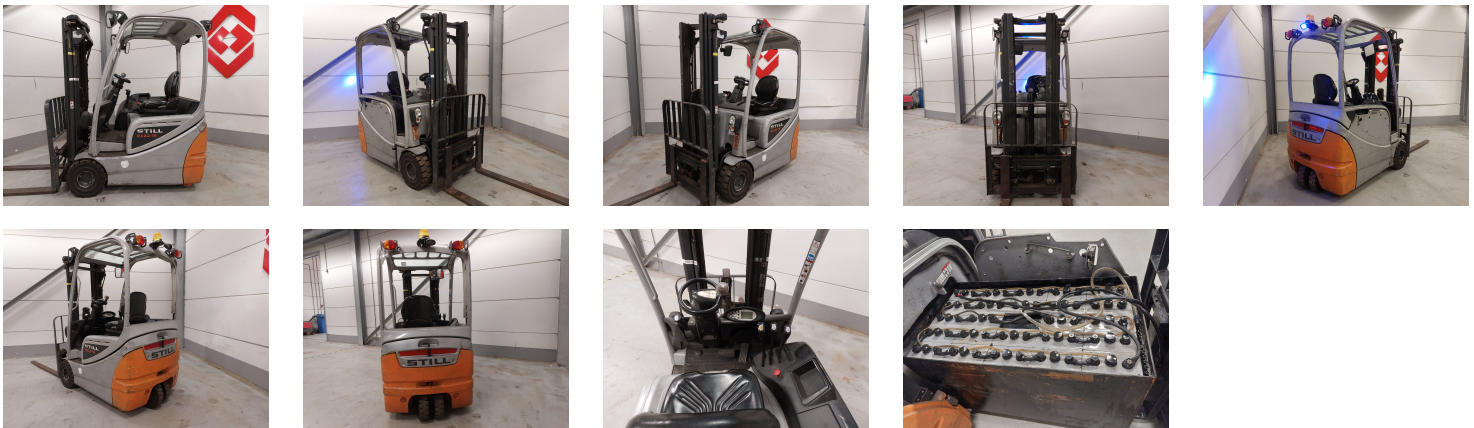

STILL RX 20-16 3 Whl Counterbalanced Forklift

Ref.nr. :	880010089
Year	2016
Lifting capacity :	1600kg
Hour meter reading :	5096 hrs
Engine :	Electric
Load cntr of gravity:	500 mm
Overall height:	2200 mm
Fork length:	1500 mm
Accessories:	Integrated sideshift, street & working lights, beacon, bluespot
Lifting height :	4700 mm
Mast type :	Triplex
Tires :	SE
freelift	1050 mm
Price:	ON REQUEST