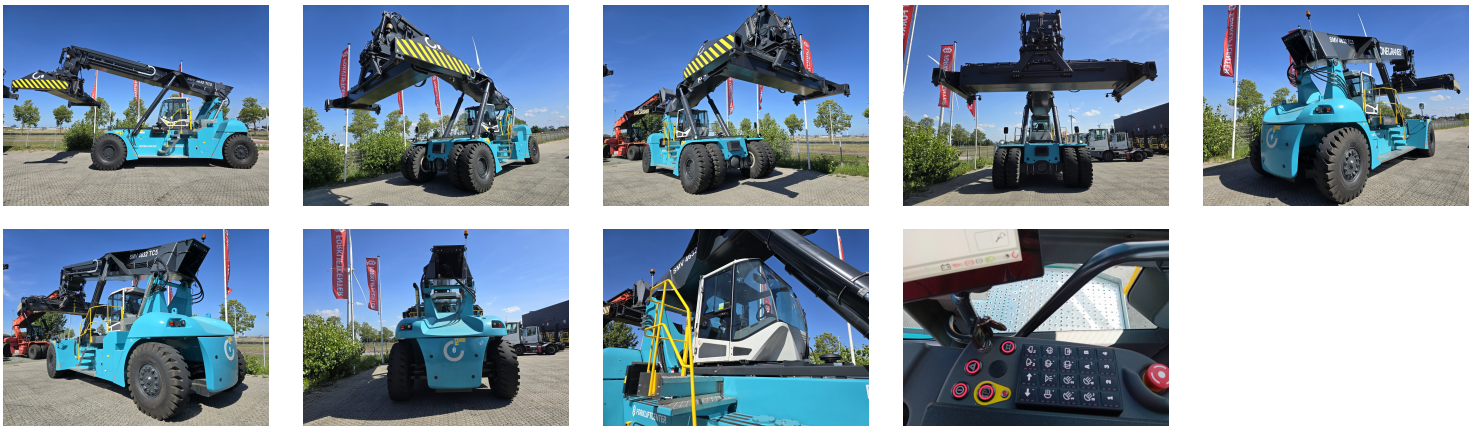

## SMV 4632 TC5 Reach stacker

Ref.nr. :	880010034
Year	2024
Lifting capacity :	46000kg 2nd row: 32000kg 3rd row : 17000kg
Hour meter reading :	Demo hrs
Engine :	Diesel
Overall height:	4500 mm
Accessories:	AdBlue, Stage 5, full cabin, airco, heater, street + working lights, beacon, EPA
Lifting height :	15200 mm
Mast type :	Boom
Tires :	Air
Price:	ON REQUEST