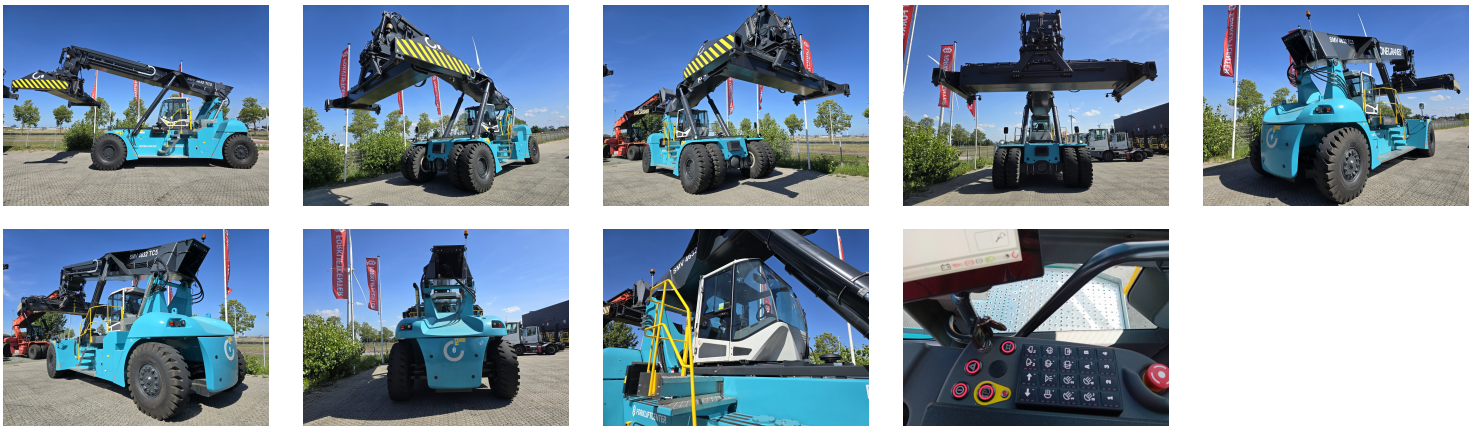

SMV 4632 TC5 Reach stacker

Ref.nr. :	880010034
Year	2024
Lifting capacity :	46000kg 2nd row: 32000kg 3rd row : 17000kg
Hour meter reading :	Demo hrs
Engine :	Diesel
Overall height:	4500 mm
Accessories:	AdBlue, Stage 5, full cabin, airco, heater, street + working lights, beacon, EPA
Lifting height :	15200 mm
Mast type :	Boom
Tires :	Air
Price:	ON REQUEST