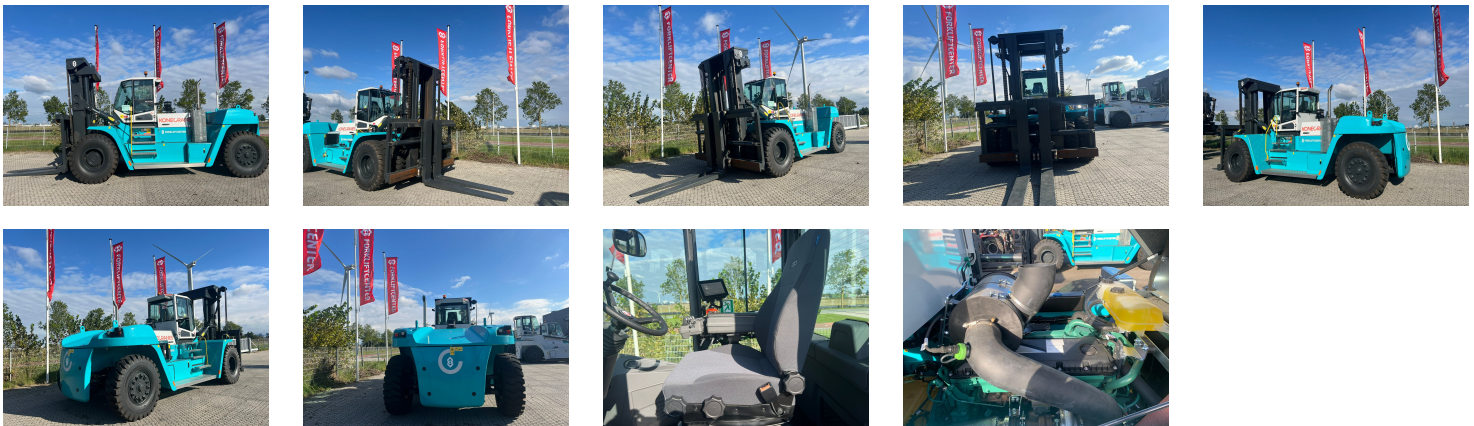

SMV 33-1200C 4 Whl Counterbalanced Forklift >10t

Ref.nr. :	880010025
Year	2024
Lifting capacity :	33000kg
Hour meter reading :	Demo hrs
Engine :	Diesel
Load cntr of gravity:	1200 mm
Overall height:	4010 mm
Fork length:	2400 mm
Accessories:	AdBlue, Stage 5, full cabin, sidseshift, forkposition, climate control, LED working lights, beacon, reverse alarm, sun blind adjustable with hooks
Lifting height :	4000 mm
Mast type :	Duplex
Tires :	Air
Price:	ON REQUEST