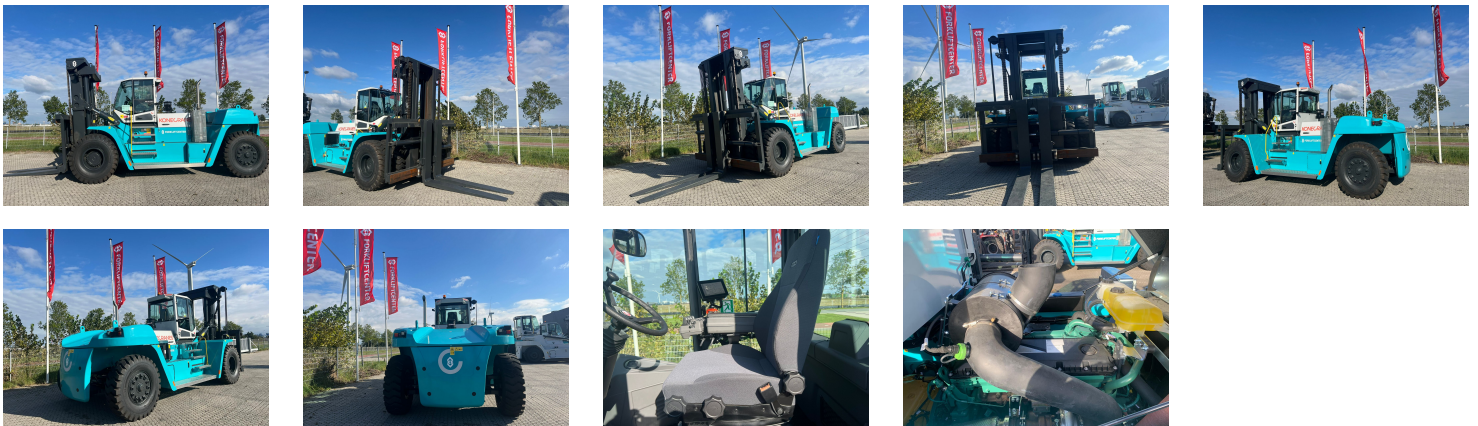

SMV 33-1200C 4 Whl Counterbalanced Forklift >10t

Ref.nr. :	880010025
Year	2024
Lifting capacity :	33000kg
Hour meter reading :	Demo hrs
Engine :	Diesel
Load cntr of gravity:	1200 mm
Overall height:	4010 mm
Fork length:	2400 mm
Accessories:	AdBlue, Stage 5, full cabin, sidseshift, forkposition, climate control, LED working lights, beacon, reverse alarm, sun blind adjustable with hooks
Lifting height :	4000 mm
Mast type :	Duplex
Tires :	Air
Price:	ON REQUEST