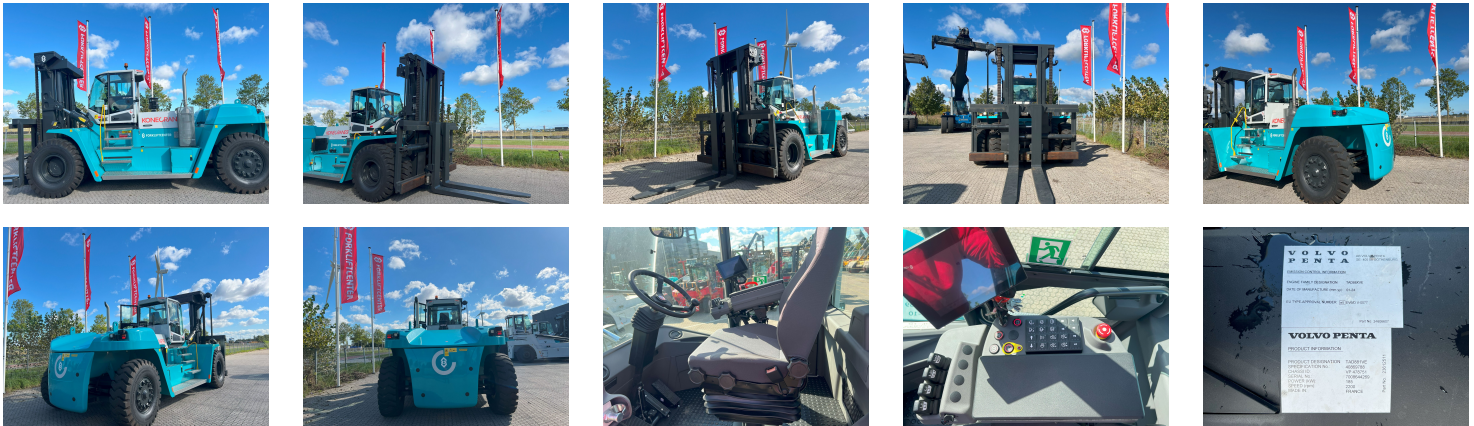

SMV 33-1200C 4 Whl Counterbalanced Forklift >10t

Ref.nr. :	880010024
Year	2024
Lifting capacity :	33000kg
Hour meter reading :	Demo hrs
Engine :	Diesel
Load cntr of gravity:	1200 mm
Overall height:	4010 mm
Fork length:	2400 mm
Accessories:	AdBlue, Stage 5, full cabin, sidseshift, forkposition, climate control, LED working lights, beacon, reverse alarm, sun blind adjustable with hooks
Lifting height :	4000 mm
Mast type :	Duplex
Tires :	
Price:	ON REQUEST